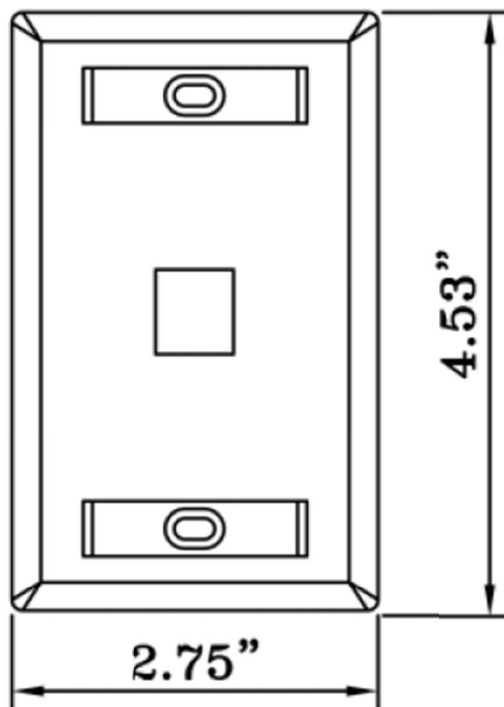

1/2/3/4/6 Ports Single-Gang Flush Style w/ID Windows Faceplates

Product Detail

Dimensions

Overview

1/2/3/4/6 ports single-gang flush style with ID windows faceplates configured to fit a standard single gang outlet box. Each universal keystone port is compatible with various modular snap in connectors.

Features

- Flush mount single gang
- 1-6 Ports with color-matched screws
- Fits standard rectangular NEMA openings
- Flush mount design w/ID windows for labeling
- Matte finish with rugged and durable construction

Standards & Compliance

- ANSI/TIA-568-C
- UL 1863 compliant
- TAA compliant

Package Includes

- Single-Gang Flush Style W/ID Windows Faceplates, 1 PC.
- Screw, 2 PCS. / Per Item/Port
- Clear Label Cover, 2 PCS.
- Paper ID Label, 2 PCS.