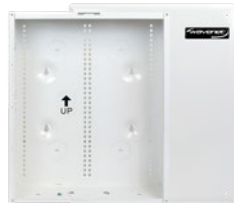

IDEAL FOR future-proofing multi-media applications for distribution of signals

COMPATIBLE with Voice, Data, Video, Audio, Security and Fiber Optic modules

Data

Internet

CCTV

Cable

29.5"

15.75"

*28" Metal Enclosure

HOME™ Media Metal Enclosures

Empty Metal Enclosures with Hinged Door

WHWS1803

14" Metal Enclosure

Hinged Door
Screw-On Option
14"H x 14.25"W x 3.66"D

UL Listed

18" Metal Enclosure

Hinged Door
Screw-On Option
18"H x 14.25"W x 3.66"D

UL Listed

28" Metal Enclosure

Hinged Door
Screw-On Option
28"H x 14.25"W x 3.66"D

UL Listed

42" Metal Enclosure

Hinged Door
Screw-On Option
42"H x 14.25"W x 3.66"D

UL Listed