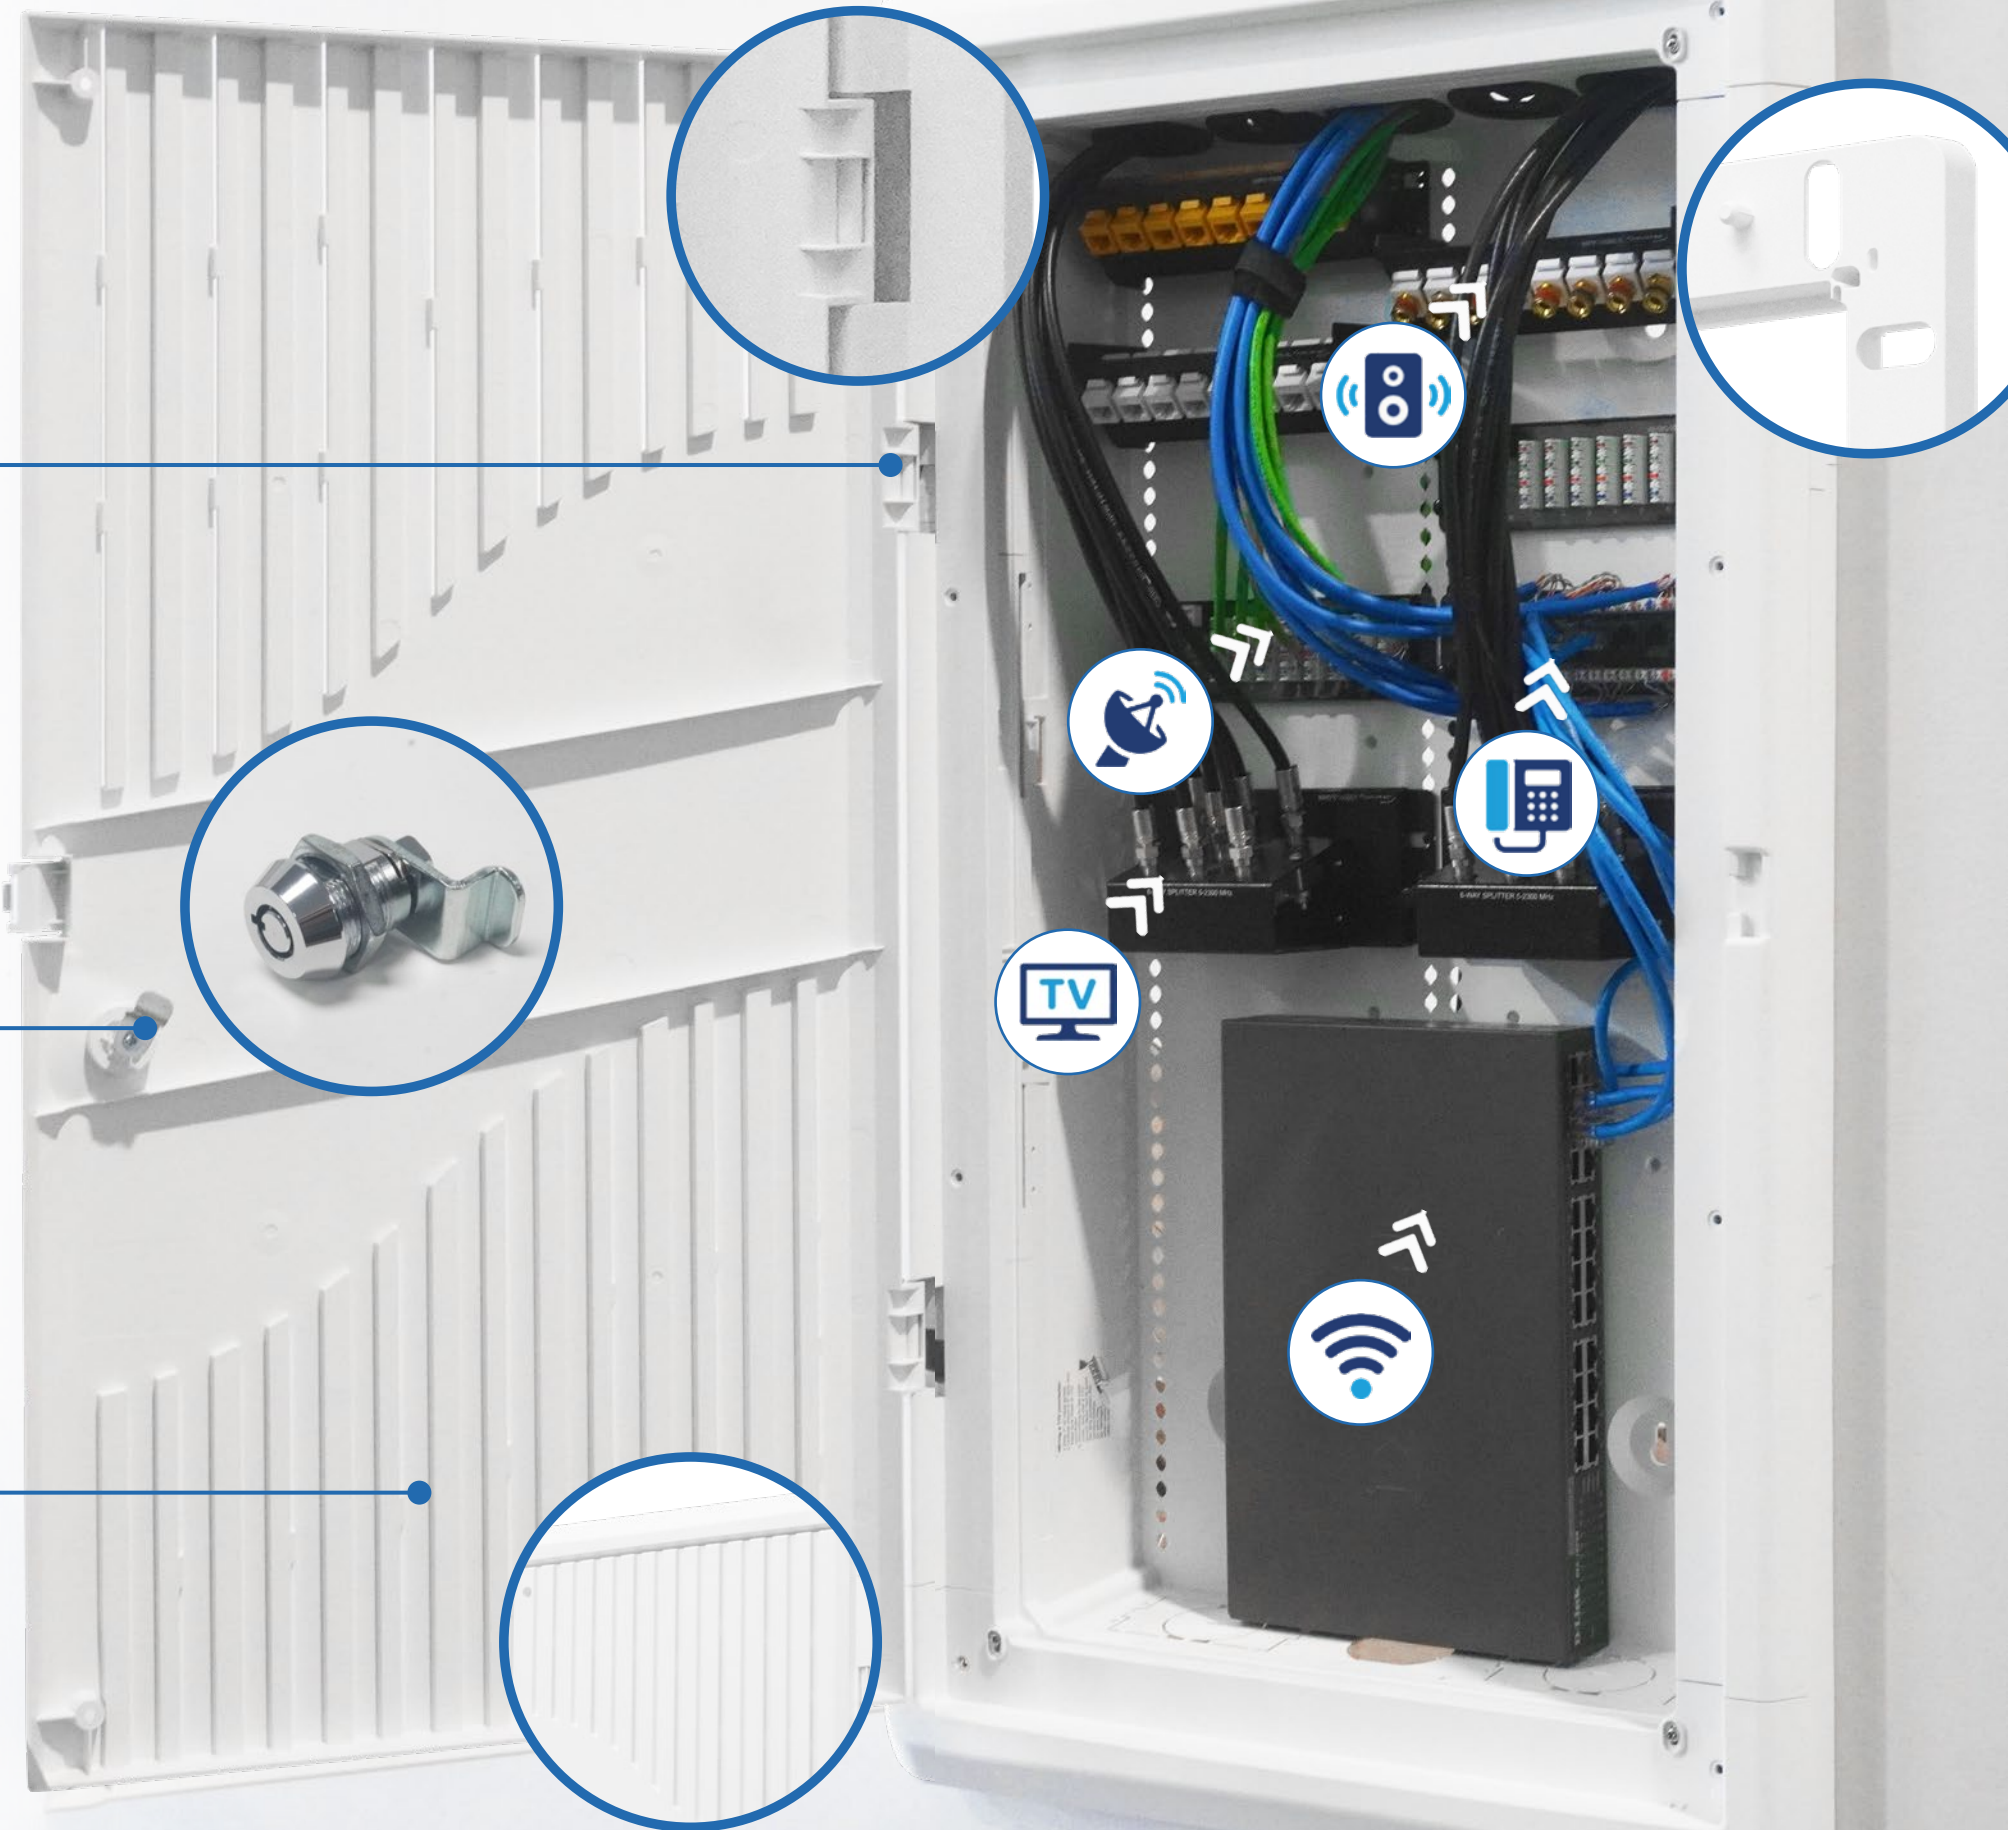

ROBUST HEAT DISSIPATION

- » Innovative door pattern designed to maximize heat ventilation for active gear within the enclosure, ensure products and equipment to last longer