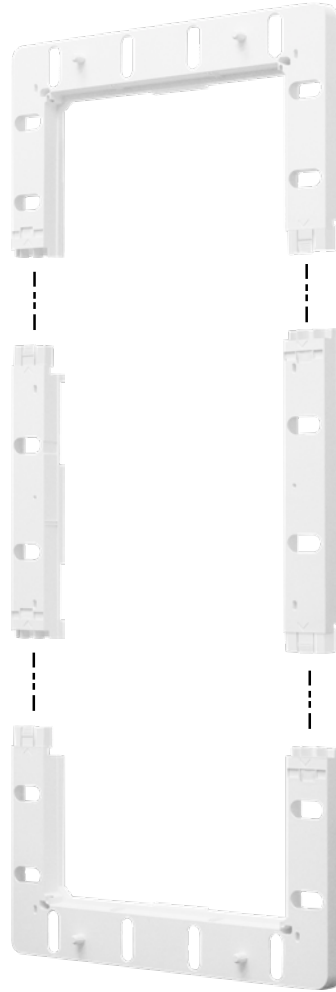

### PRODUCT FEATURES

- » WiFi transparent
- » Light weight ABS plastic design
- » 2" diameters & Single-Gang electrical knockouts
- » Recessed wood stud or wall mountable
- » Hinged door with optional 1" Depth Extender
- » Standardized mounting hole patterns
- » Drywall thickness indicators
- » Individual, kit, and bulk packaging options
- » UL listed

## Product Details

Hinged Door & Trim Ring

1" Depth Extender  
(Optional)

Enclosure Base