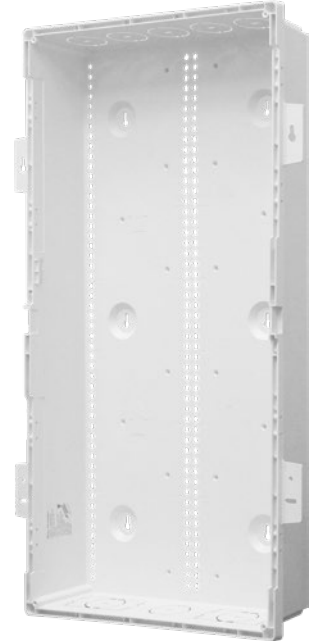

### PRODUCT FEATURES

- » WiFi transparent
- » Light weight ABS plastic design
- » 2" diameters & Single-Gang electrical knockouts
- » Recessed wood stud or wall mountable
- » Hinged door with optional 1" Depth Extender
- » Standardized mounting hole patterns
- » Drywall thickness indicators
- » Individual, kit, and bulk packaging options
- » UL listed

## Product Details

Hinged Door & Trim Ring

1" Depth Extender  
(Optional)

Enclosure Base