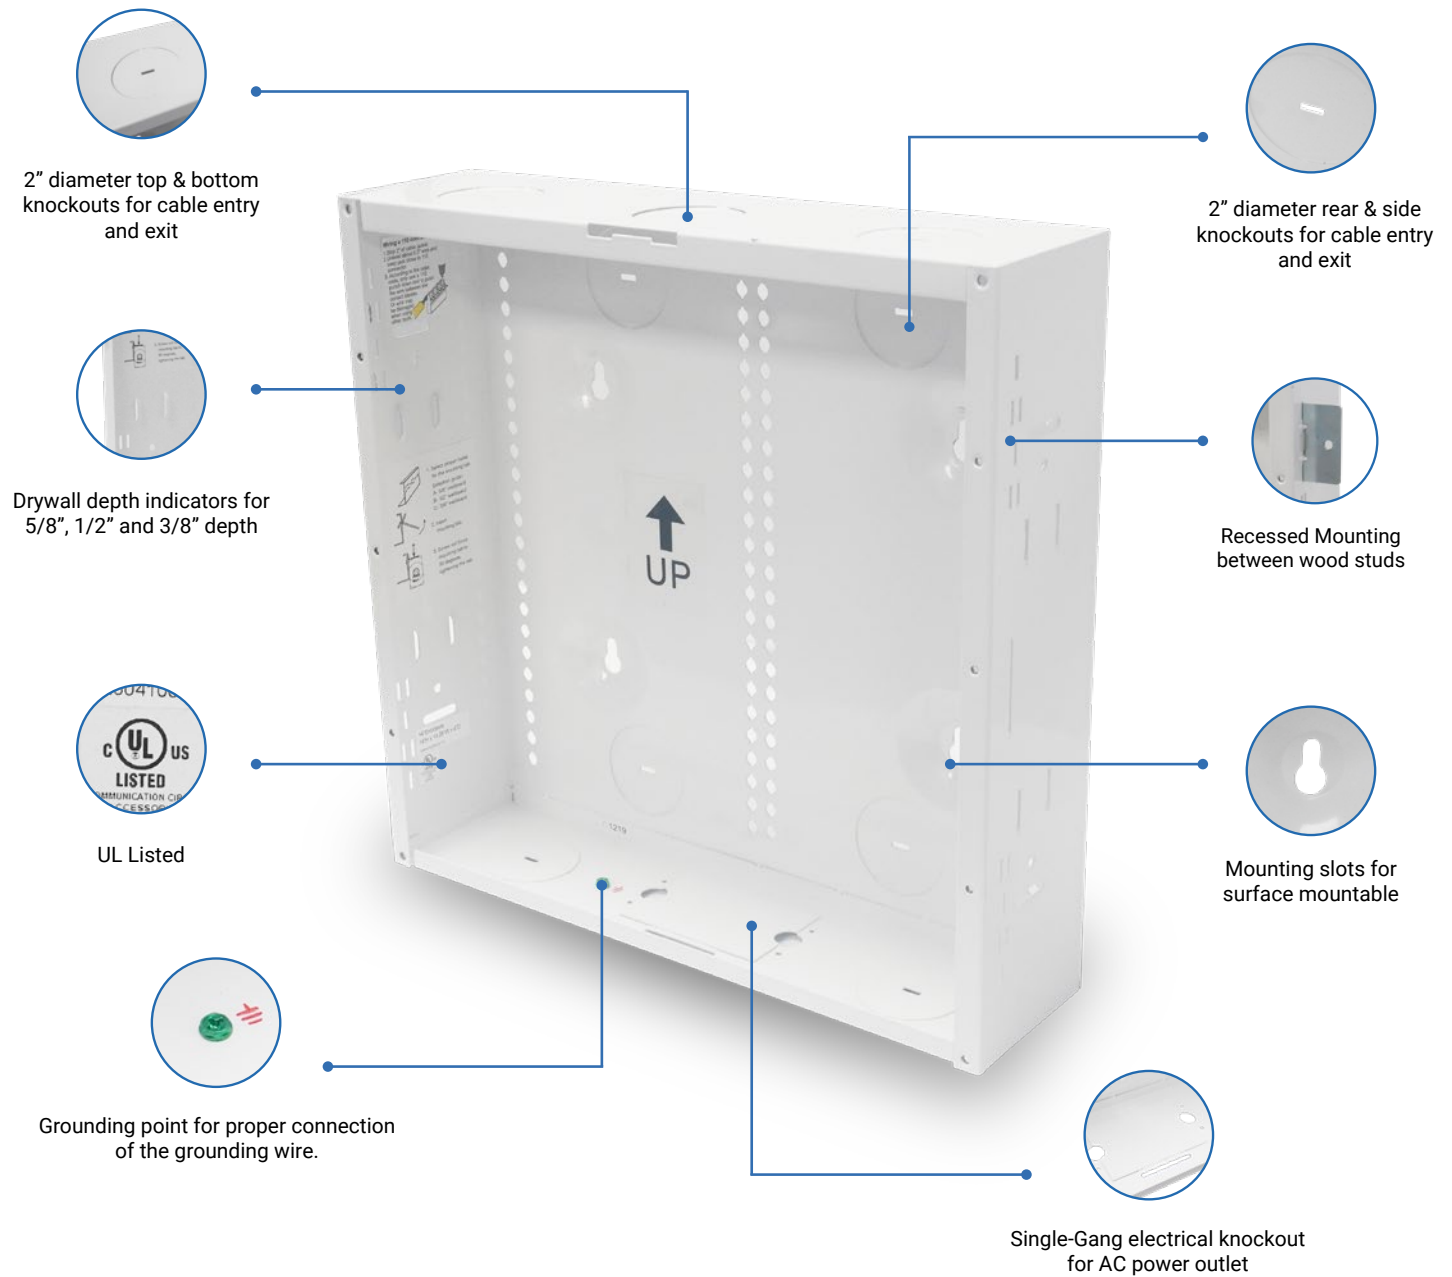

## 28" Metal Enclosure Kit

8-Port CAT6, Data  
8-Port RJ-31X, Voice Module  
6-Port 2GHz, Video Module

Compliant ANSI/TIA-568  
UL Listed

Compliant ANSI/TIA-568  
UL Listed

Compliant ANSI/TIA-568  
UL Listed

# Enclosure Details & Specifications

Robust Features for Modern Technology

6x Hook & Loop Tapes

4x Plastic Grommets

4x Wood Stud Hooks

4x Wood Screws (2 Types)

2x Cover Screws

\*Quantities may vary depends on sizes