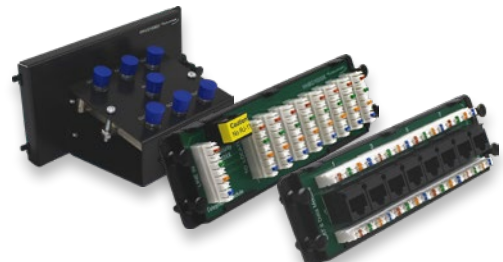

### 8-PORT BLANK PANEL

- » Multiple media application
- » Configurable with keystone modular connectors
- » Fits Wavenet's structured wiring enclosure

VDVM-8D8P6V