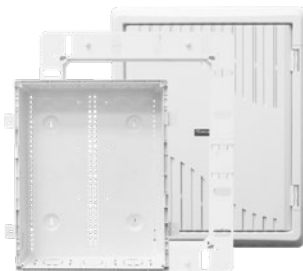

WHWS18-EXT-KIT