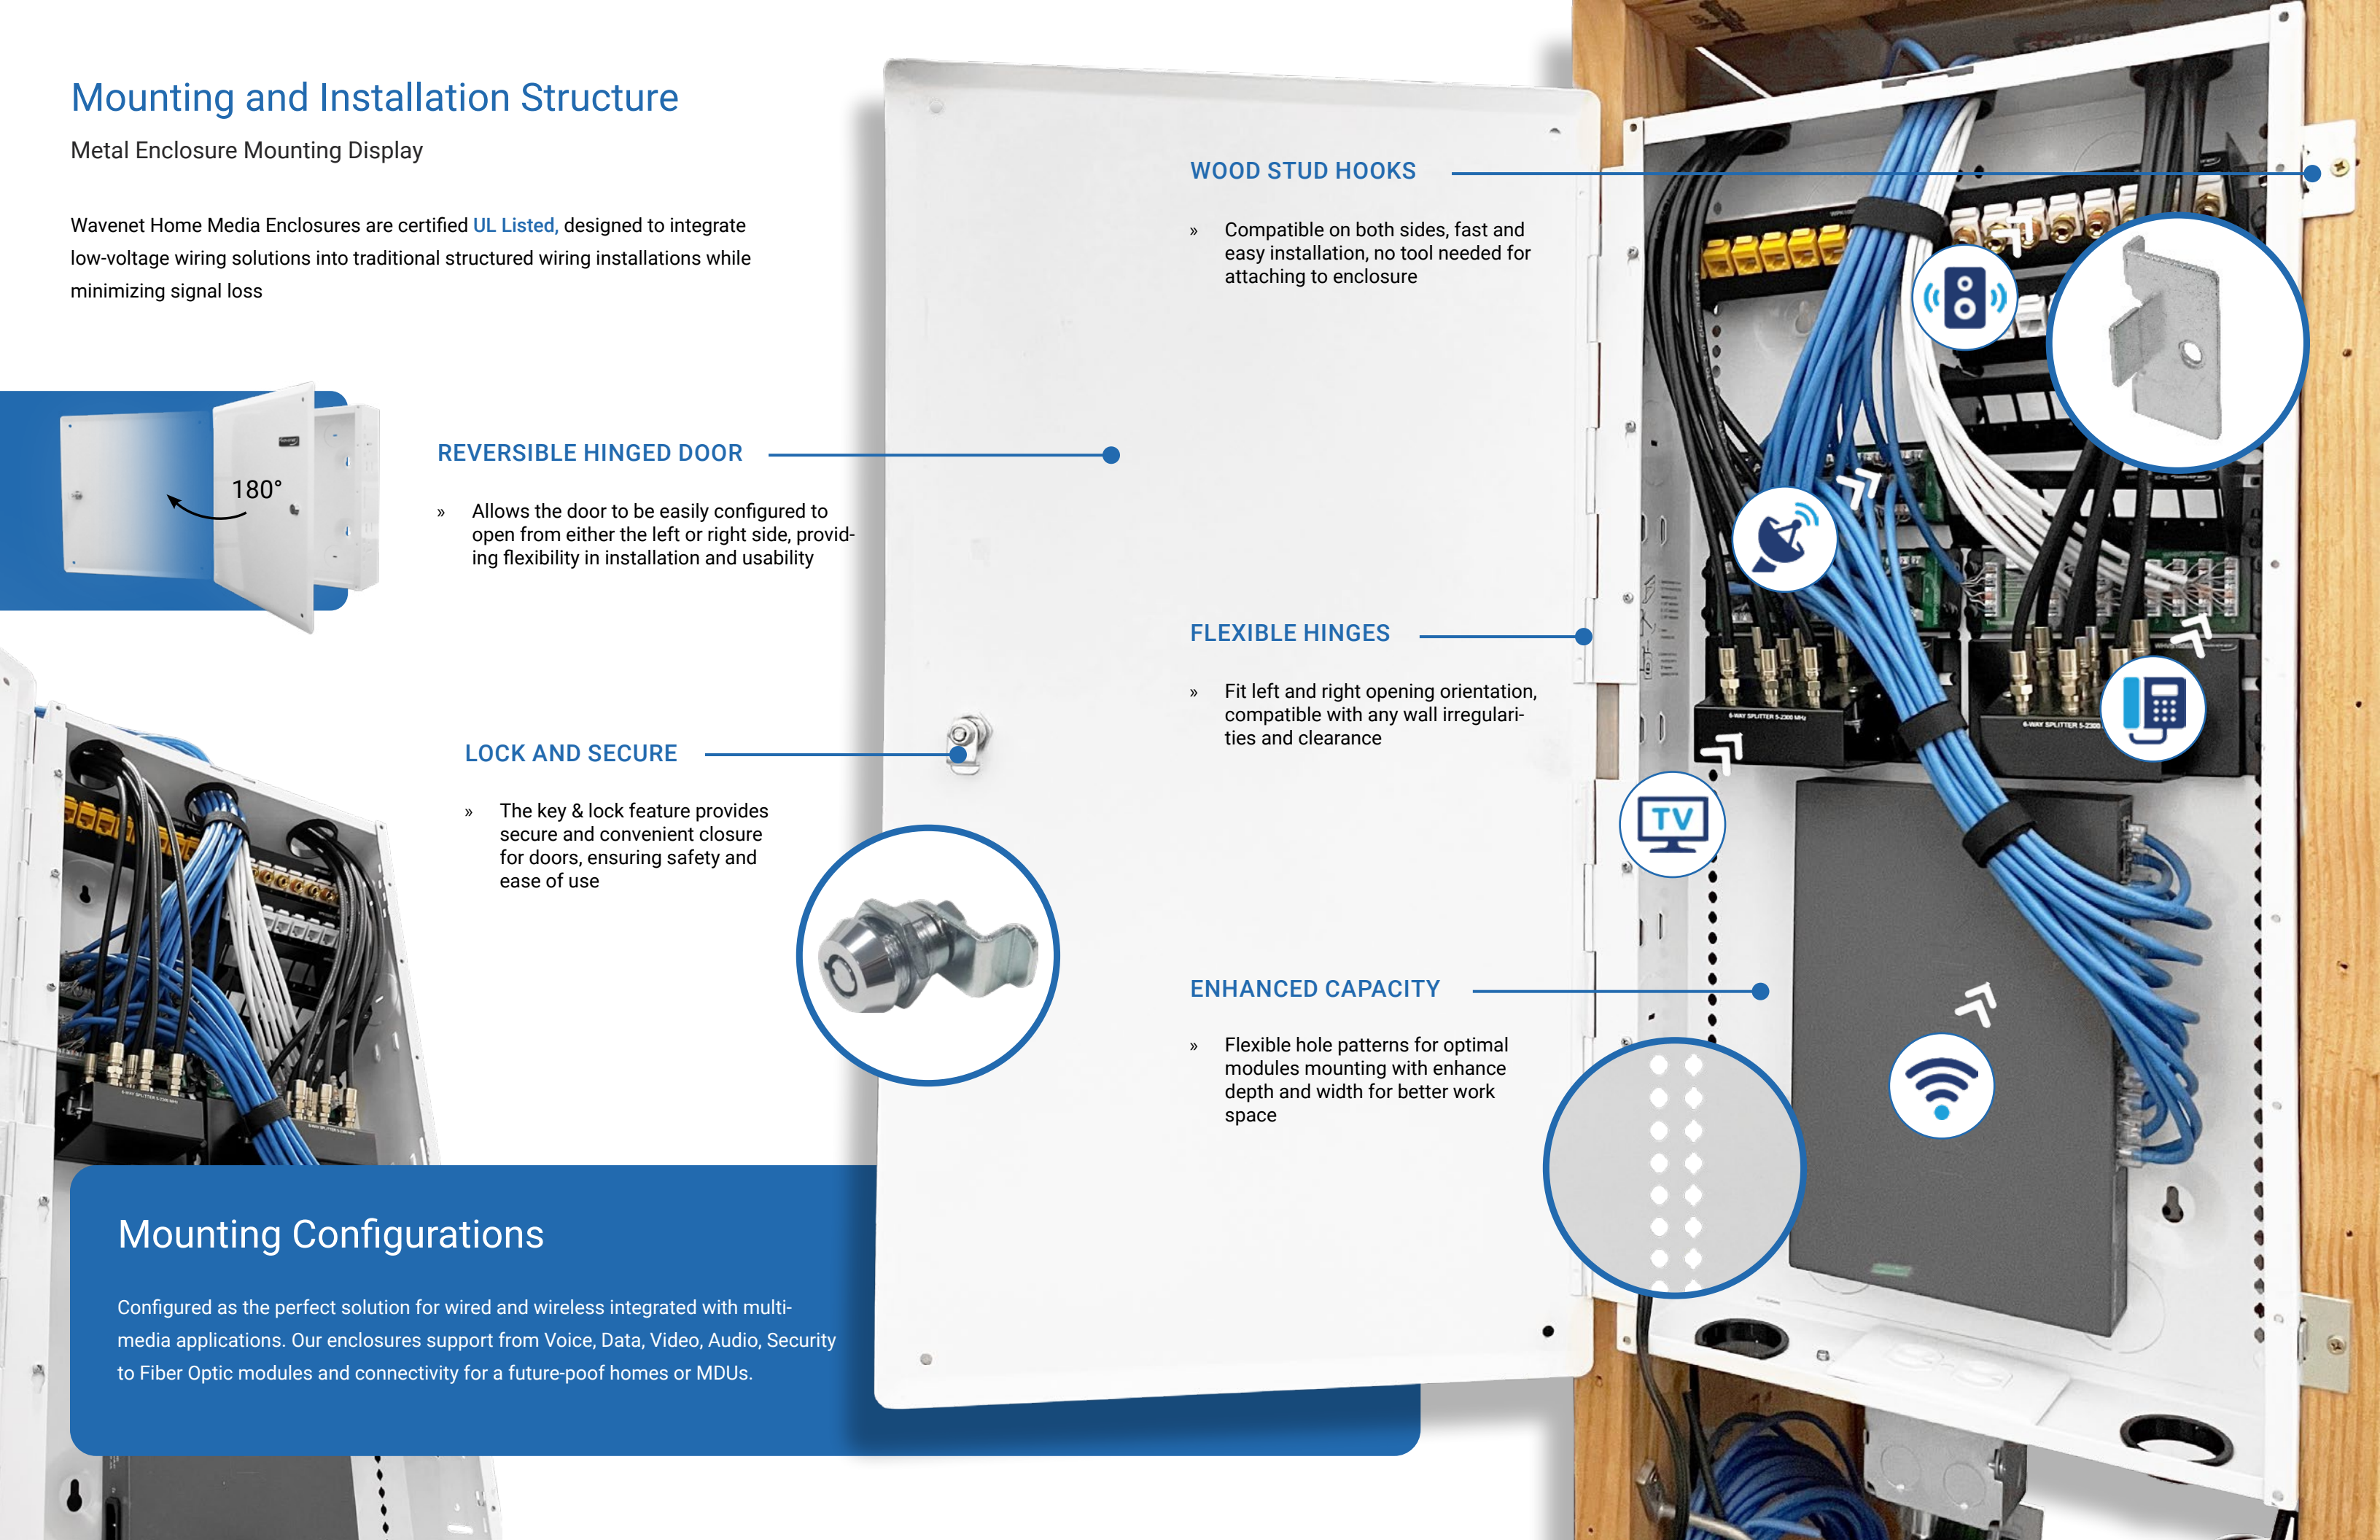

### FLEXIBLE HINGES

- » Fit left and right opening orientation, compatible with any wall irregularities and clearance

### ENHANCED CAPACITY

- » Flexible hole patterns for optimal modules mounting with enhance depth and width for better work space

## Mounting Configurations

Configured as the perfect solution for wired and wireless integrated with multi-media applications. Our enclosures support from Voice, Data, Video, Audio, Security to Fiber Optic modules and connectivity for a future-proof homes or MDUs.