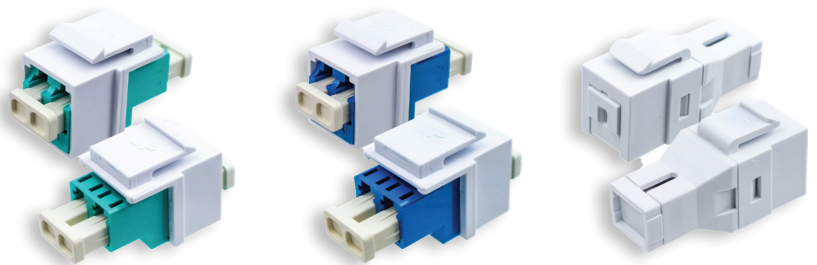

FOKSBLCWH

» SC Simplex, Zirconia Ceramic Sleeve, SM, MM, Aqua, SC Adapter w/Shutter, White

CALIFORNIA
CORPORATE
WAREHOUSE

Carson, CA 90745

TEXAS
WAREHOUSE

The Colony, TX 75056

NEW JERSEY
WAREHOUSE

Ridgefield, NJ 07657

TOLL FREE. 888.492.8363 / WAVENETCABLE.COM