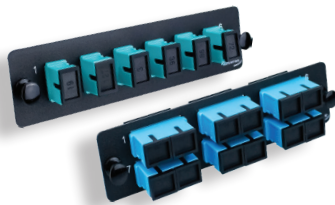

FM6SCOM3

» 6-port, Simplex, SC, MM, OM3, Aqua

FM12SCOM3

» 12-port, Duplex, SC, SM, OS2, Blue