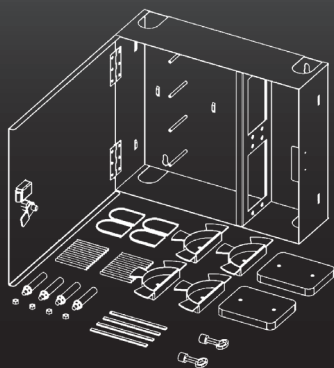

# FIBER OPTIC ENCLOSURE SOLUTIONS

Step 1. Mount the enclosure on the wall.

Step 2A. Install the fiber adapter panels.

Dimensions: 12.99" x 3.62" x 10.87"

Step 2B. Install the fiber MPO cassettes.

\*Fiber optic adapter panels sold separately\*

# Rack Mount Fiber Enclosure

3-Panel, 1U, 72-Fiber Capacity, w/ Two Splice Trays & Cable Slack Spools

Part No. FRM3M1U

Dimensions: 19" x 8.67" x 1.74"