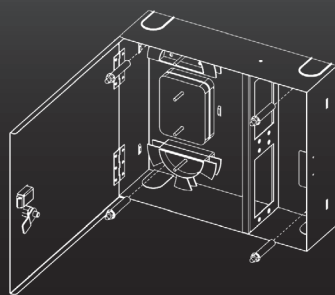

# FIBER OPTIC ENCLOSURE SOLUTIONS

Step 1. Mount the enclosure on the wall.

Step 2A. Install the fiber adapter panels.

Dimensions: 12.99" x 3.62" x 10.87"

Step 2B. Install the fiber MPO cassettes.

\*Fiber optic adapter panels sold separately\*