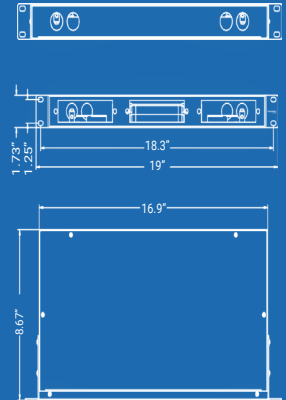

# FIBER OPTIC ENCLOSURE SOLUTIONS

Step 1. Mount the enclosure on the wall.

Step 2A. Install the fiber adapter panels.

Dimensions: 12.99" x 3.62" x 10.87"

Step 2B. Install the fiber MPO cassettes.

\*Fiber optic adapter panels sold separately\*

Up to 96-Fiber Capacity  
 ANSI/TIA-568-C.3. LGX Compatible

Part No. WMFO-4P

# Rack Mount Fiber Enclosure

3-Panel, 1U, 72-Fiber Capacity, w/ Two Splice Trays & Cable Slack Spools

Part No. FRM3M1U

Dimensions: 19" x 8.67" x 1.74"