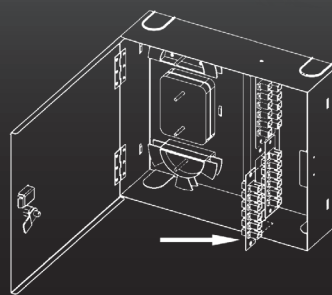

# FIBER OPTIC ENCLOSURE SOLUTIONS

Step 1. Mount the enclosure on the wall.

Step 2A. Install the fiber adapter panels.

Dimensions: 12.99" x 3.62" x 10.87"

Step 2B. Install the fiber MPO cassettes.

\*Fiber optic adapter panels sold separately\*