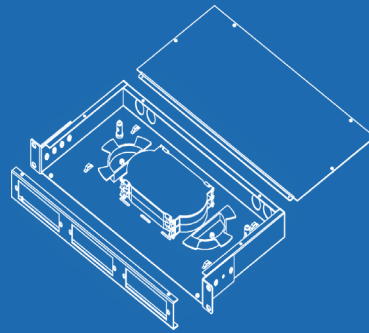

# FIBER OPTIC ENCLOSURE SOLUTIONS

Step 1. Mount the enclosure on the wall.

Step 2A. Install the fiber adapter panels.

Dimensions: 12.99" x 3.62" x 10.87"

Step 2B. Install the fiber MPO cassettes.

\*Fiber optic adapter panels sold separately\*

# Rack Mount Fiber Enclosure

3-Panel, 1U, 72-Fiber Capacity, w/ Two Splice Trays & Cable Slack Spools

Part No. FRM3M1U

Dimensions: 19" x 8.67" x 1.74"