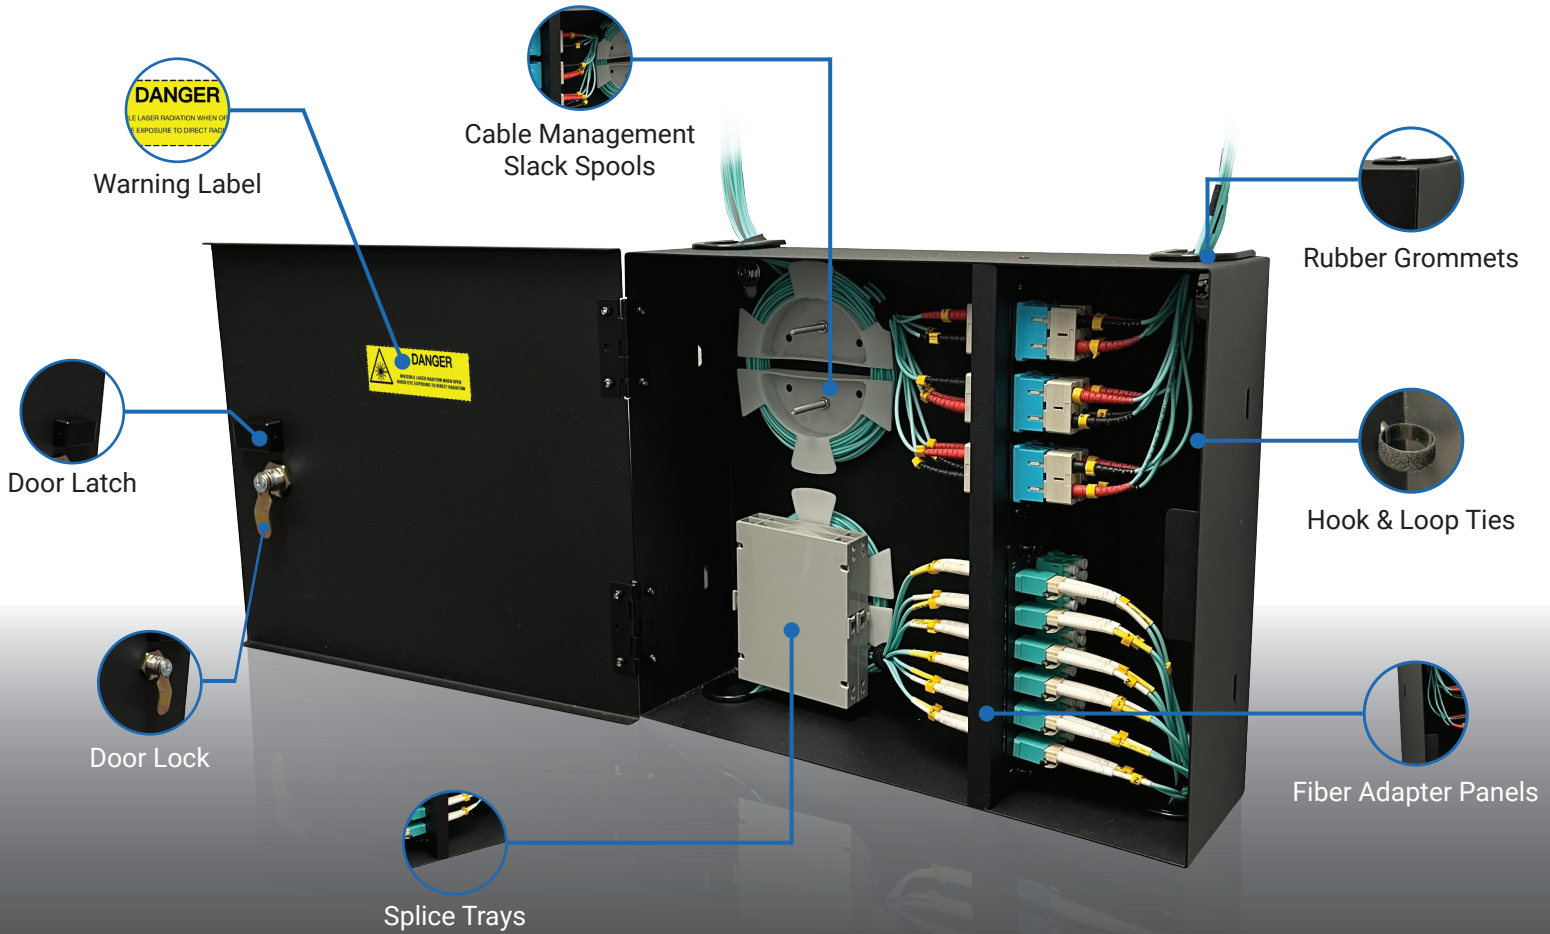

# FIBER OPTIC ENCLOSURE SOLUTIONS

Step 1. Mount the enclosure on the wall.

Step 2A. Install the fiber adapter panels.

Dimensions: 12.99" x 3.62" x 10.87"

Step 2B. Install the fiber MPO cassettes.

\*Fiber optic adapter panels sold separately\*

Up to 96-Fiber Capacity  
 ANSI/TIA-568-C.3. LGX Compatible

Part No. WMFO-4P