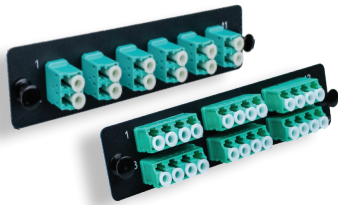

# FIBER OPTIC ENCLOSURE SOLUTIONS

Step 1. Mount the enclosure on the wall.

Step 2A. Install the fiber adapter panels.

Dimensions: 12.99" x 3.62" x 10.87"

Step 2B. Install the fiber MPO cassettes.

\*Fiber optic adapter panels sold separately\*

Up to 96-Fiber Capacity  
 ANSI/TIA-568-C.3. LGX Compatible

Part No. WMFO-4P

# Rack Mount Fiber Enclosure

3-Panel, 1U, 72-Fiber Capacity, w/ Two Splice Trays & Cable Slack Spools

Part No. FRM3M1U

Dimensions: 19" x 8.67" x 1.74"

## Fiber Adapter Panels & Blank Plates

LGX Compatible