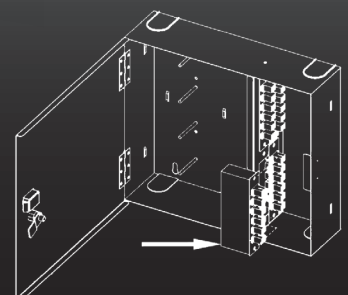

# FIBER OPTIC ENCLOSURE SOLUTIONS

Step 1. Mount the enclosure on the wall.

Step 2A. Install the fiber adapter panels.

Dimensions: 12.99" x 3.62" x 10.87"

Step 2B. Install the fiber MPO cassettes.

\*Fiber optic adapter panels sold separately\*