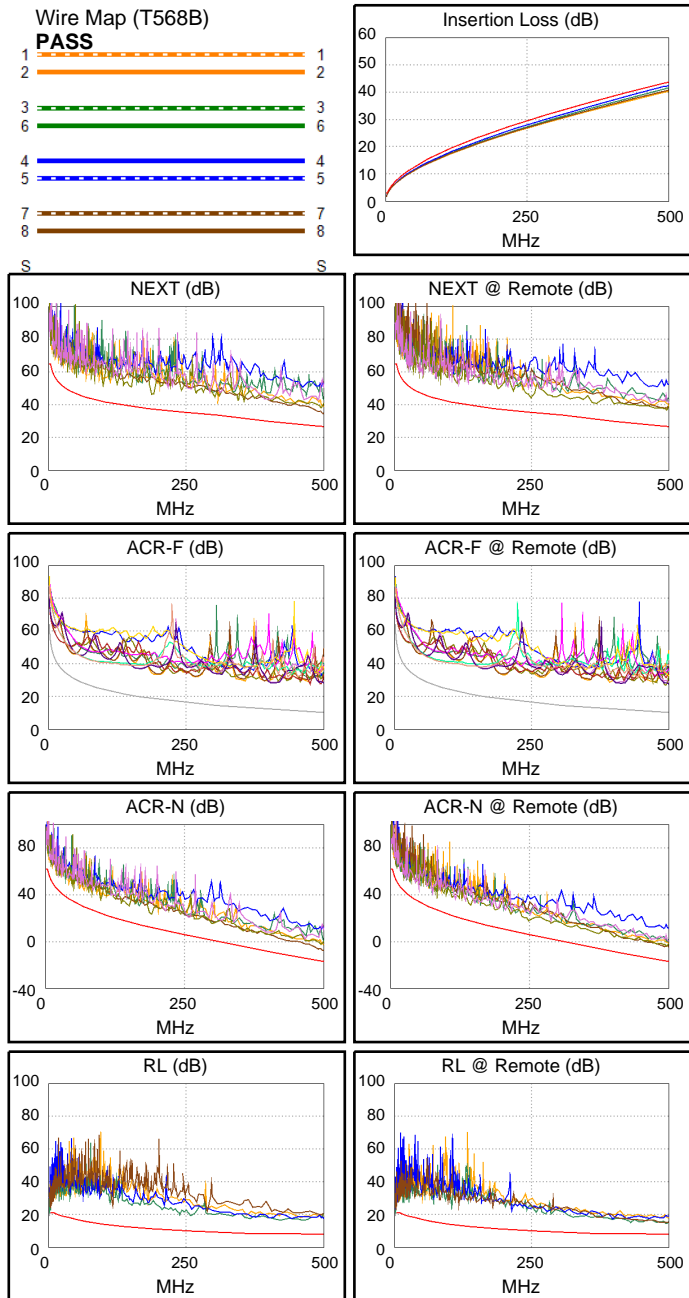

Cable ID: CAT6A HDJ SERIES U/UTP CABLING SYSTEM PL

Test Summary: PASS

Date / Time: 10/14/2021 04:27:09 PM
Headroom 8.9 dB (NEXT 36-45) Test
 Limit: TIA Cat 6A Perm. Link Cable
 Type: Cat 6A U/UTP
 NVP: 68.2%

Operator: Sam Hen
 Software Version: V6.6 Build 2
 Limits Version: V7.6
 Calibration Date:
 Main (Module): 09/30/2021
 Remote (Module): 09/30/2021

Model: DSX-5000
 Main S/N: 3658026
 Remote S/N: 3658040
 Main Adapter: DSX-PLA004
 Remote Adapter: DSX-PLA004

Length (ft), Limit 295	[Pair 12]	299
Prop. Delay (ns), Limit 498	[Pair 36]	470
Delay Skew (ns), Limit 44	[Pair 36]	25
Resistance (ohms)	[Pair 36]	12.69
Insertion Loss Margin (dB)	[Pair 45]	1.3
Frequency (MHz)	[Pair 45]	500.0
Limit (dB)	[Pair 45]	43.8

PASS	MAIN	SR	MAIN	SR
Worst Pair	12-36	12-36	78-36	78-36
ACR-F (dB)	14.7	14.8	16.2	16.1
Freq. (MHz)	44.3	197.5	416.0	418.0
Limit (dB)	31.3	18.3	11.8	11.8
Worst Pair	36	36	36	36
PS ACR-F (dB)	14.0	14.2	15.5	15.7
Freq. (MHz)	1.0	1.6	404.0	399.0
Limit (dB)	61.2	57.0	9.1	9.2