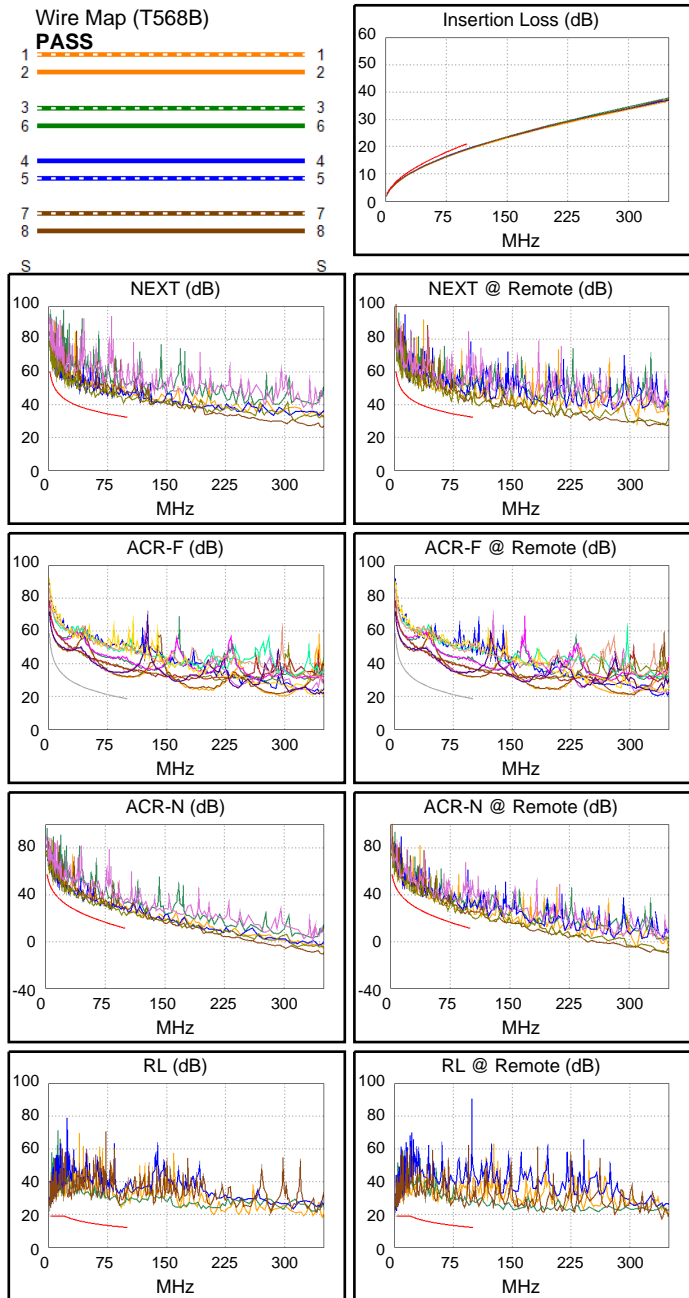

Cable ID: CAT5E HDJ SERIES U/UTP CABLING SYSTEM PL

Test Summary: PASS

Date / Time: 10/08/2021 01:47:06
 PM Headroom 8.5 dB (NEXT 36-78)
 Test Limit: TIA Cat 5e Perm. Link
 Cable Type: Cat 5e U/UTP
 NVP: 69.0%

Operator: Sam Hen
 Software Version: V6.6 Build 2
 Limits Version: V7.6
 Calibration Date:
 Main (Module): 09/30/2021
 Remote (Module): 09/30/2021

Model: DSX-5000
 Main S/N: 3658026
 Remote S/N: 3658040
 Main Adapter: DSX-PLA004
 Remote Adapter: DSX-PLA004

Length (ft), Limit 295	[Pair 78]	295
Prop. Delay (ns), Limit 498	[Pair 45]	453
Delay Skew (ns), Limit 44	[Pair 45]	18
Resistance (ohms)	[Pair 45]	16.86
Insertion Loss Margin (dB)	[Pair 36]	1.9
Frequency (MHz)	[Pair 36]	100.0
Limit (dB)	[Pair 36]	21.0

PASS	MAIN	SR	MAIN	SR
Worst Pair	12-36	12-36	12-36	12-36
ACR-F (dB)	12.6	12.8	12.9	13.1
Freq. (MHz)	92.8	93.3	99.8	100.0
Limit (dB)	19.3	19.2	18.6	18.6
Worst Pair	36	36	36	36
PS ACR-F (dB)	12.4	12.5	13.4	13.6
Freq. (MHz)	1.5	1.5	99.8	100.0
Limit (dB)	52.1	52.1	15.6	15.6