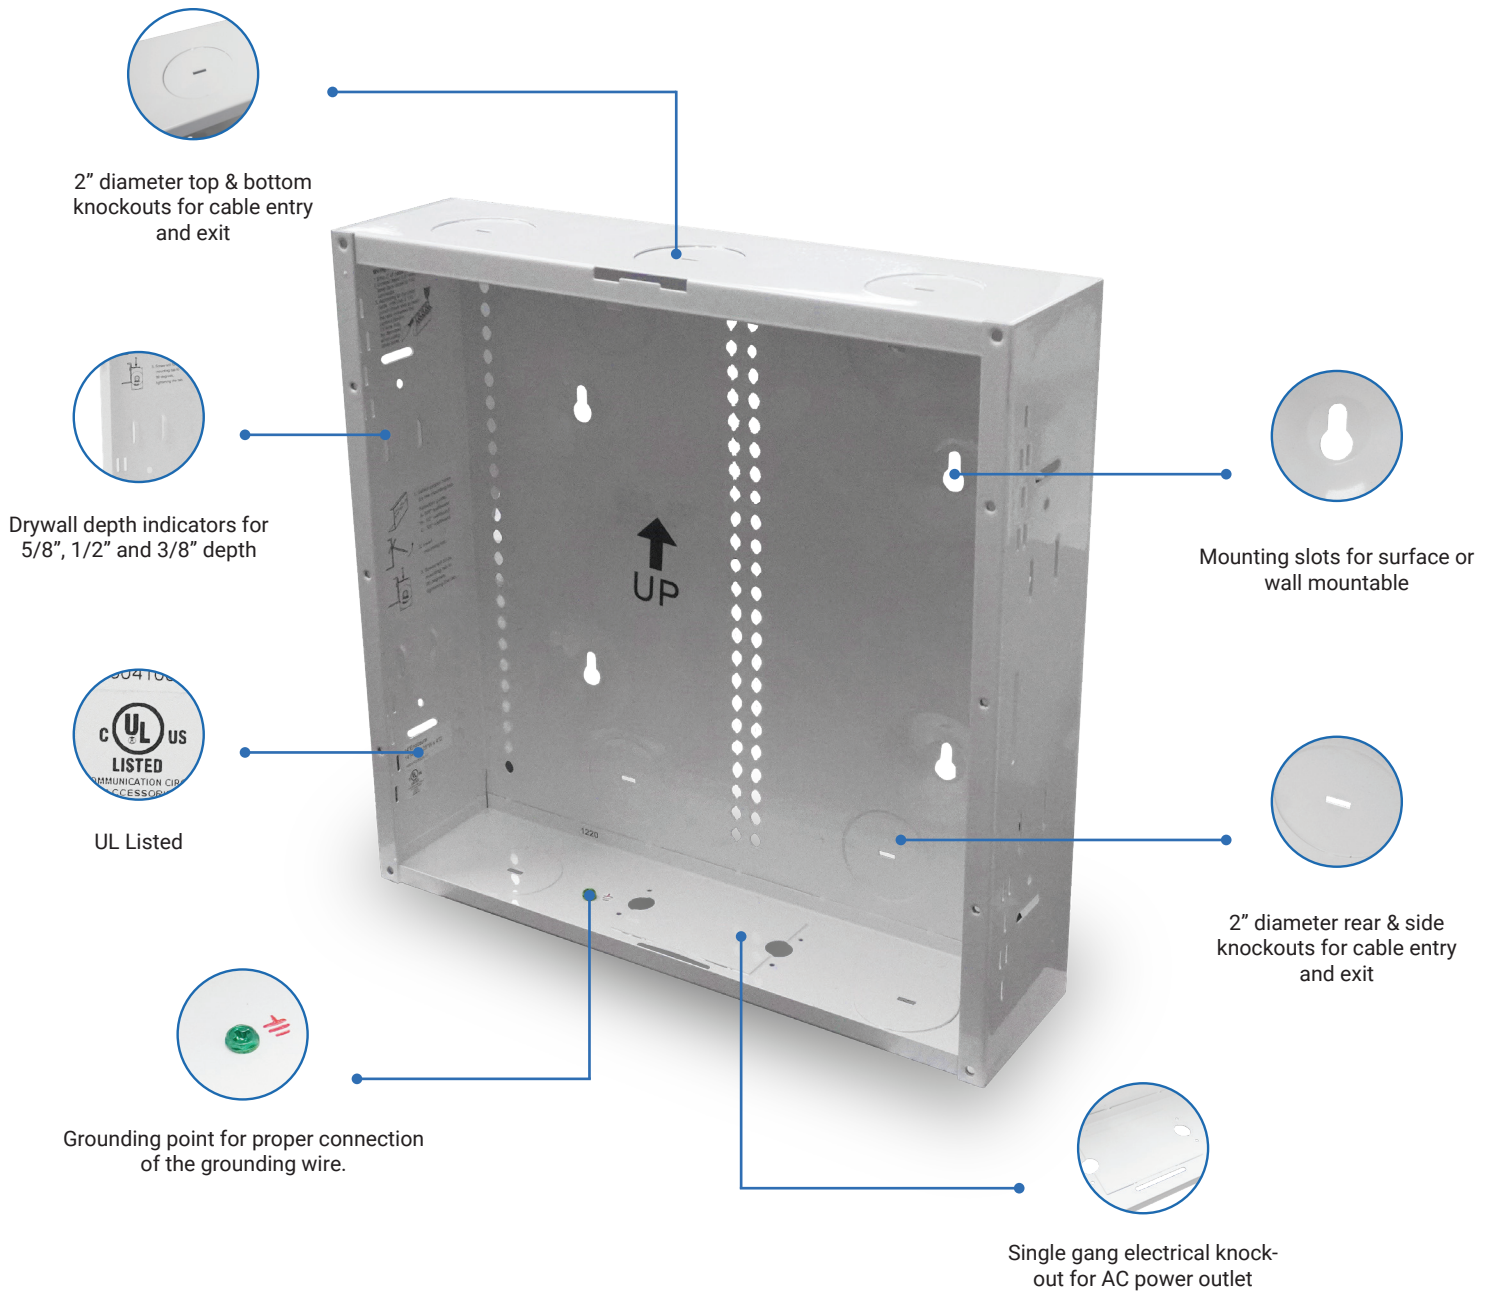

## 28" Metal Enclosure Kit

8-Port CAT6, Data  
8-Port RJ-31X, Voice Module  
6-Port 2GHZ, Video Module

Compliant ANSI/TIA-568  
UL Listed

Compliant ANSI/TIA-568  
UL Listed

Compliant ANSI/TIA-568  
UL Listed

# Enclosure Details & Specifications

Robust Features for Modern Technology

6x Hook & Loop Tapes

4x Plastic Grommets

4x Wood Stud Hooks

4x Wood Screws (2 Types)

2x Cover Screws

# Enclosure Lock and Secure Options

Lockable with keys or Screw-On holes

Key & lock

Screw-On holes lock (optional)

*\*Key is required in order to implement Screw-On lock to achieve double lock securement*