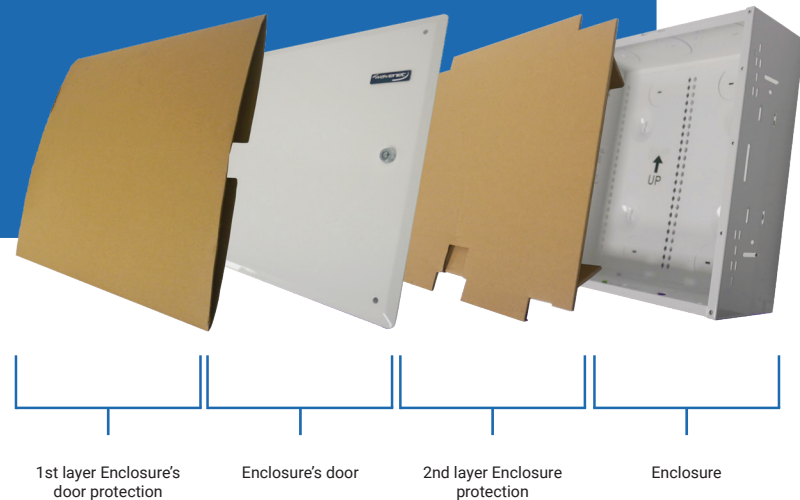

2X

Last Longer

2X

Durability

2X

Protection