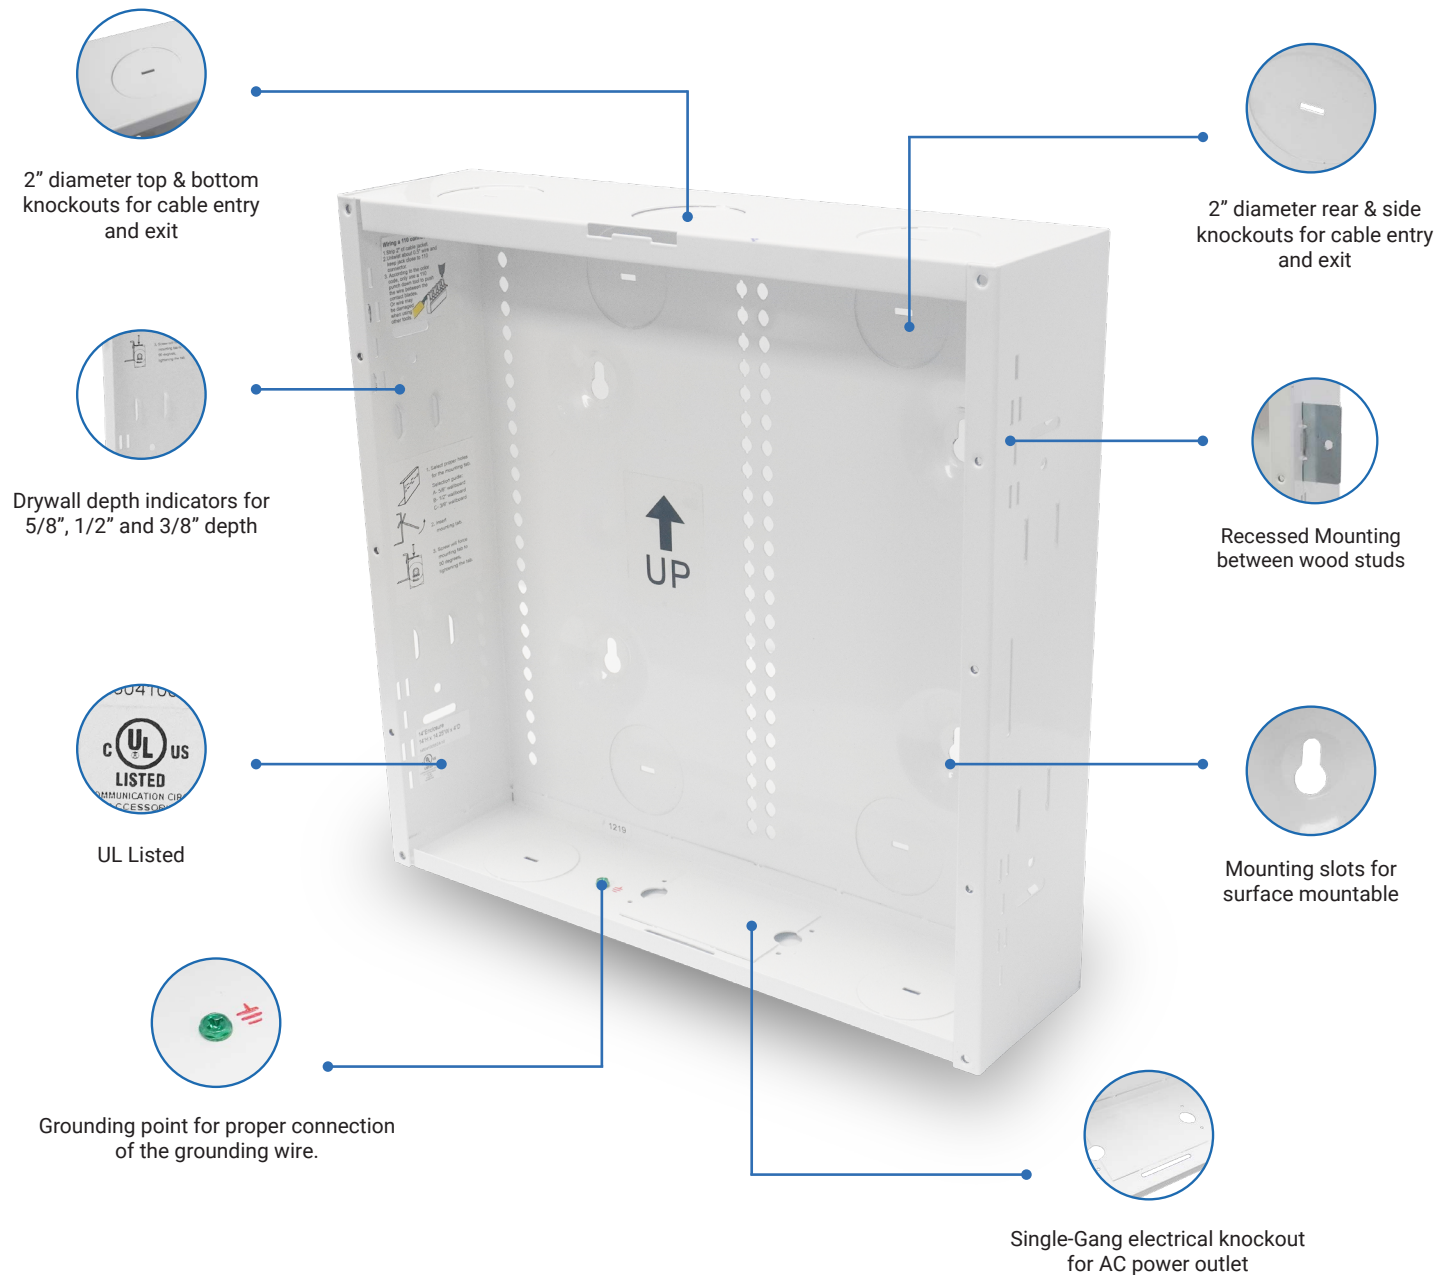

8-Port CAT6, Data
8-Port RJ-31X, Voice Module
6-Port 2GHz, Video Module

Compliant ANSI/TIA-568
UL Listed

Compliant ANSI/TIA-568
UL Listed

Compliant ANSI/TIA-568
UL Listed

Enclosure Details & Specifications

Robust Features for Modern Technology

6x Hook & Loop Tapes

4x Plastic Grommets

4x Wood Stud Hooks

4x Wood Screws (2 Types)

2x Cover Screws

*Quantities may vary depends on sizes

Enclosure Lock and Secure Options