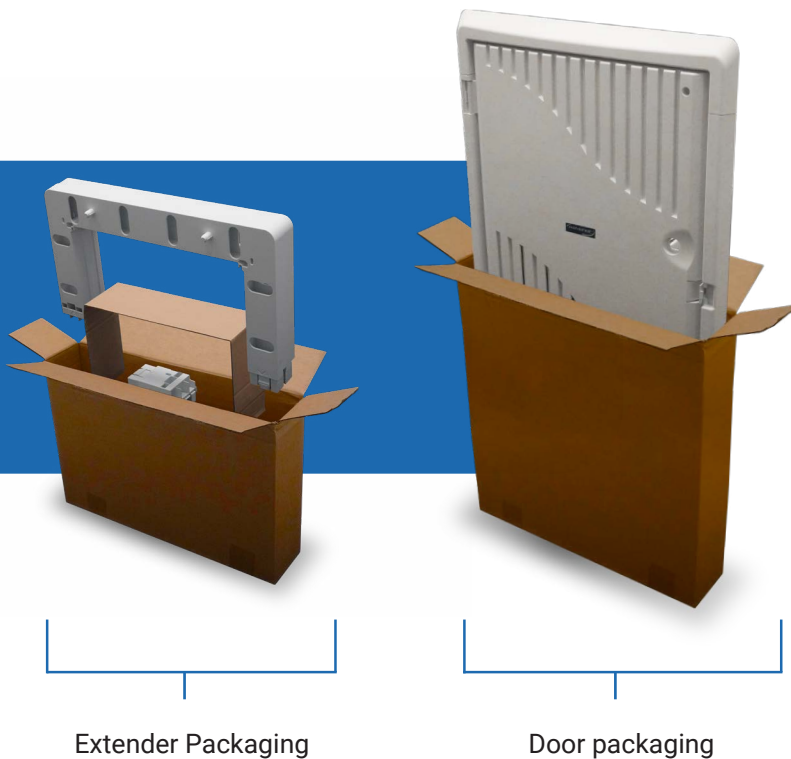

Door Switch

Plastic Grommets

Extender to Base Screws

Mounting Screws

Enclosure Packaging Solutions

Custom Packaging and Product Securement

Protective Packaging

Wavenet's Home Media Enclosures comes with 3 individually packaged parts, effectively protected against external damage and ensuring product quality during transit and handling at jobsite

REMOVABLE HINGED DOOR

- » Door can be easily detached from the frame, fully configured for 180° opening, providing flexibility in installation and usability

LOCK AND SECURE

- » The key & lock feature provides a secure and convenient closure for enclosure, ensuring safety and ease of use