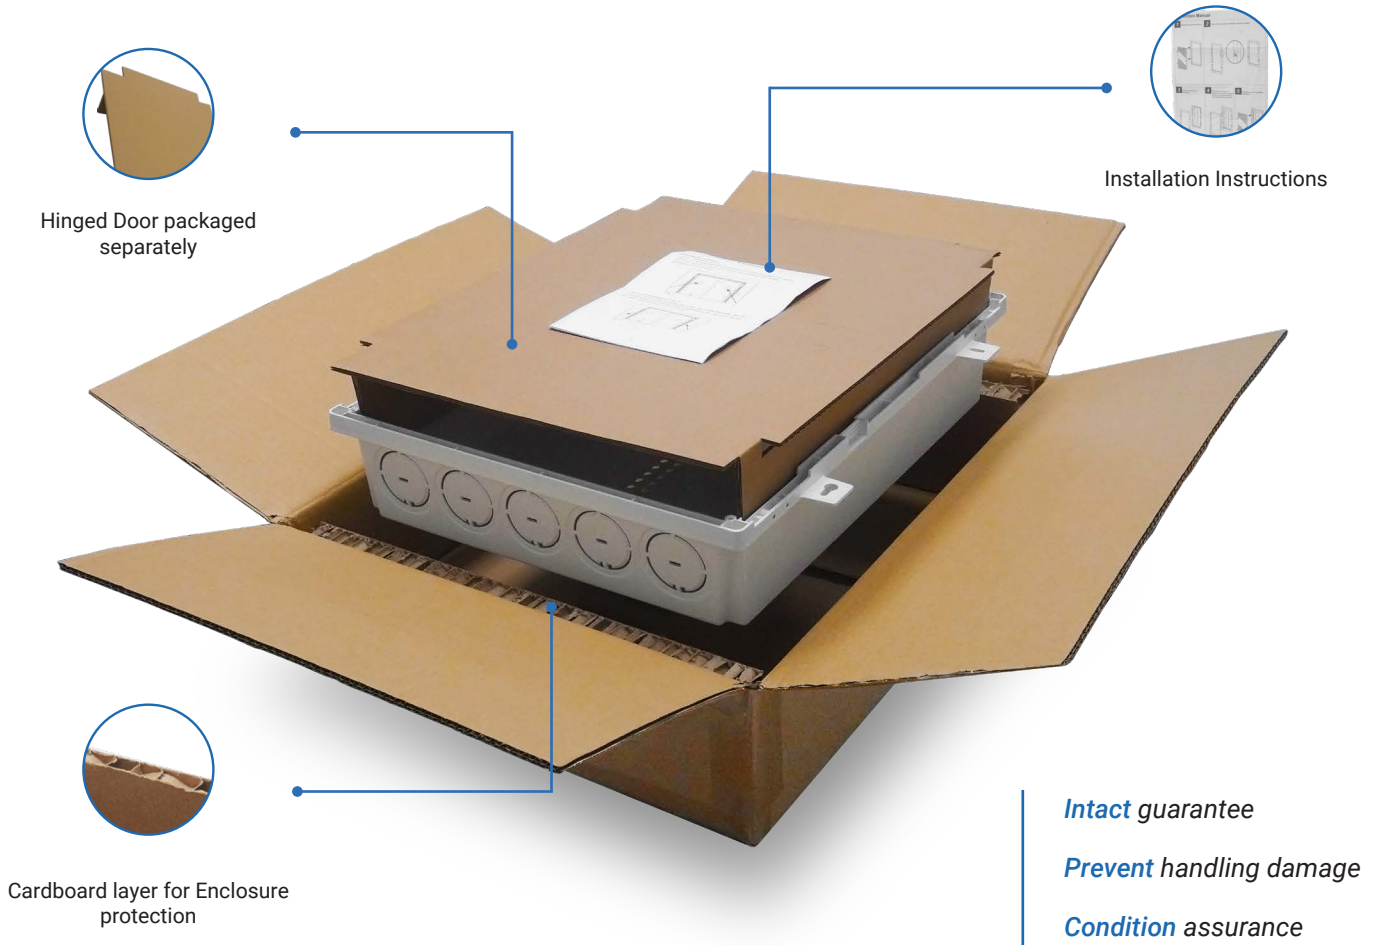

IDEAL FOR future-proofing
multi-media applications

COMPATIBLE with Voice,
Data, Video, Audio, Security and
Fiber Optic Modules

Data

Internet

CCTV

Cable

* Maximum of 5" Depth can be achieved with all three components assembled

Door Switch

Plastic Grommets

Extender to Base Screws

Mounting Screws

Enclosure Packaging Solutions

Custom Packaging and Product Securement

Protective Packaging

Wavenet's Home Media Enclosures comes with 3 individually packaged parts, effectively protected against external damage and ensuring product quality during transit and handling at jobsite

Environmental
Friendly

Economical
Design

Secure
Condition

Mounting and Installation Structure

Home Media Enclosure Mounting Display

Wavenet Home Media Enclosures are certified **UL Listed**, designed to integrate low-voltage wiring solutions into traditional structured wiring installations while minimizing signal loss

REMOVABLE HINGED DOOR

- » Door can be easily detached from the frame, fully configured for 180° opening, providing flexibility in installation and usability

LOCK AND SECURE

- » The key & lock feature provides a secure and convenient closure for enclosure, ensuring safety and ease of use