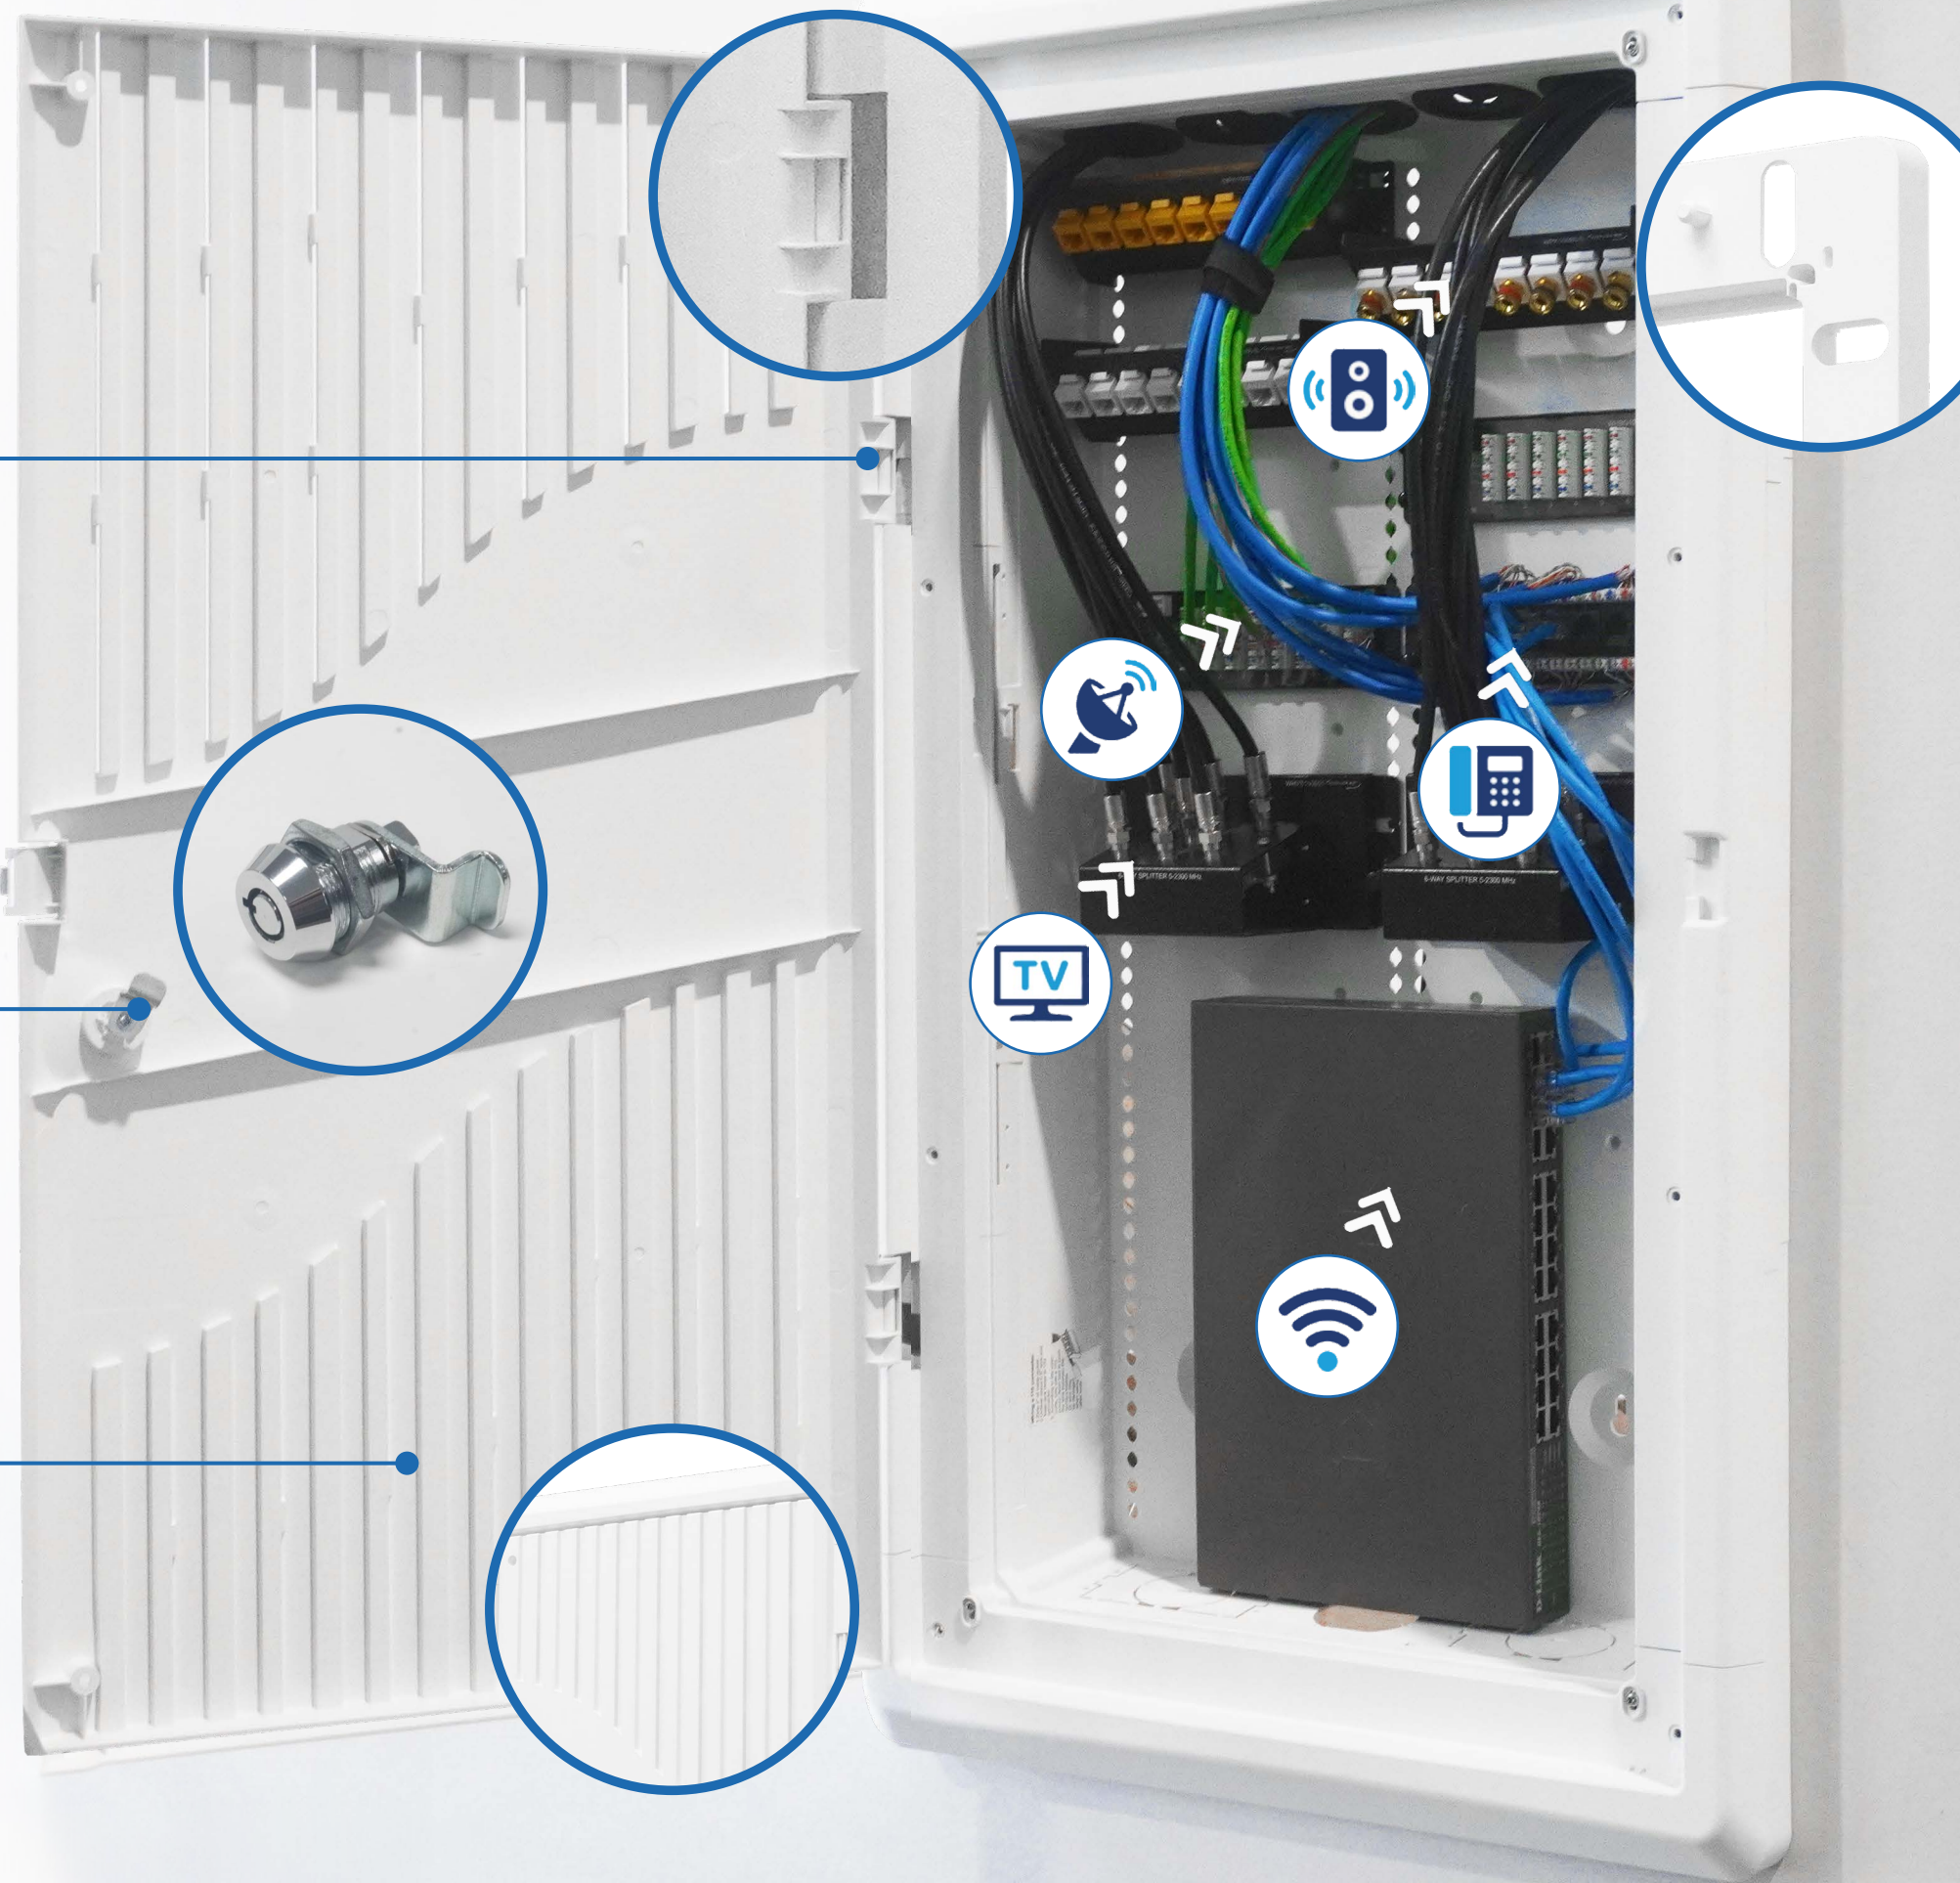

IDEAL FOR future-proofing
multi-media applications

COMPATIBLE with Voice,
Data, Video, Audio, Security and
Fiber Optic Modules

Data

Internet

CCTV

Cable

* Maximum of 5" Depth can be achieved with all three components assembled

REMOVABLE HINGED DOOR

- » Door can be easily detached from the frame, fully configured for 180° opening, providing flexibility in installation and usability

LOCK AND SECURE

- » The key & lock feature provides a secure and convenient closure for enclosure, ensuring safety and ease of use

ROBUST HEAT DISSIPATION

- » Innovative door pattern designed to maximize heat ventilation for active gear within the enclosure, ensure products and equipment to last longer

Enclosure Pallet & Bulk Option