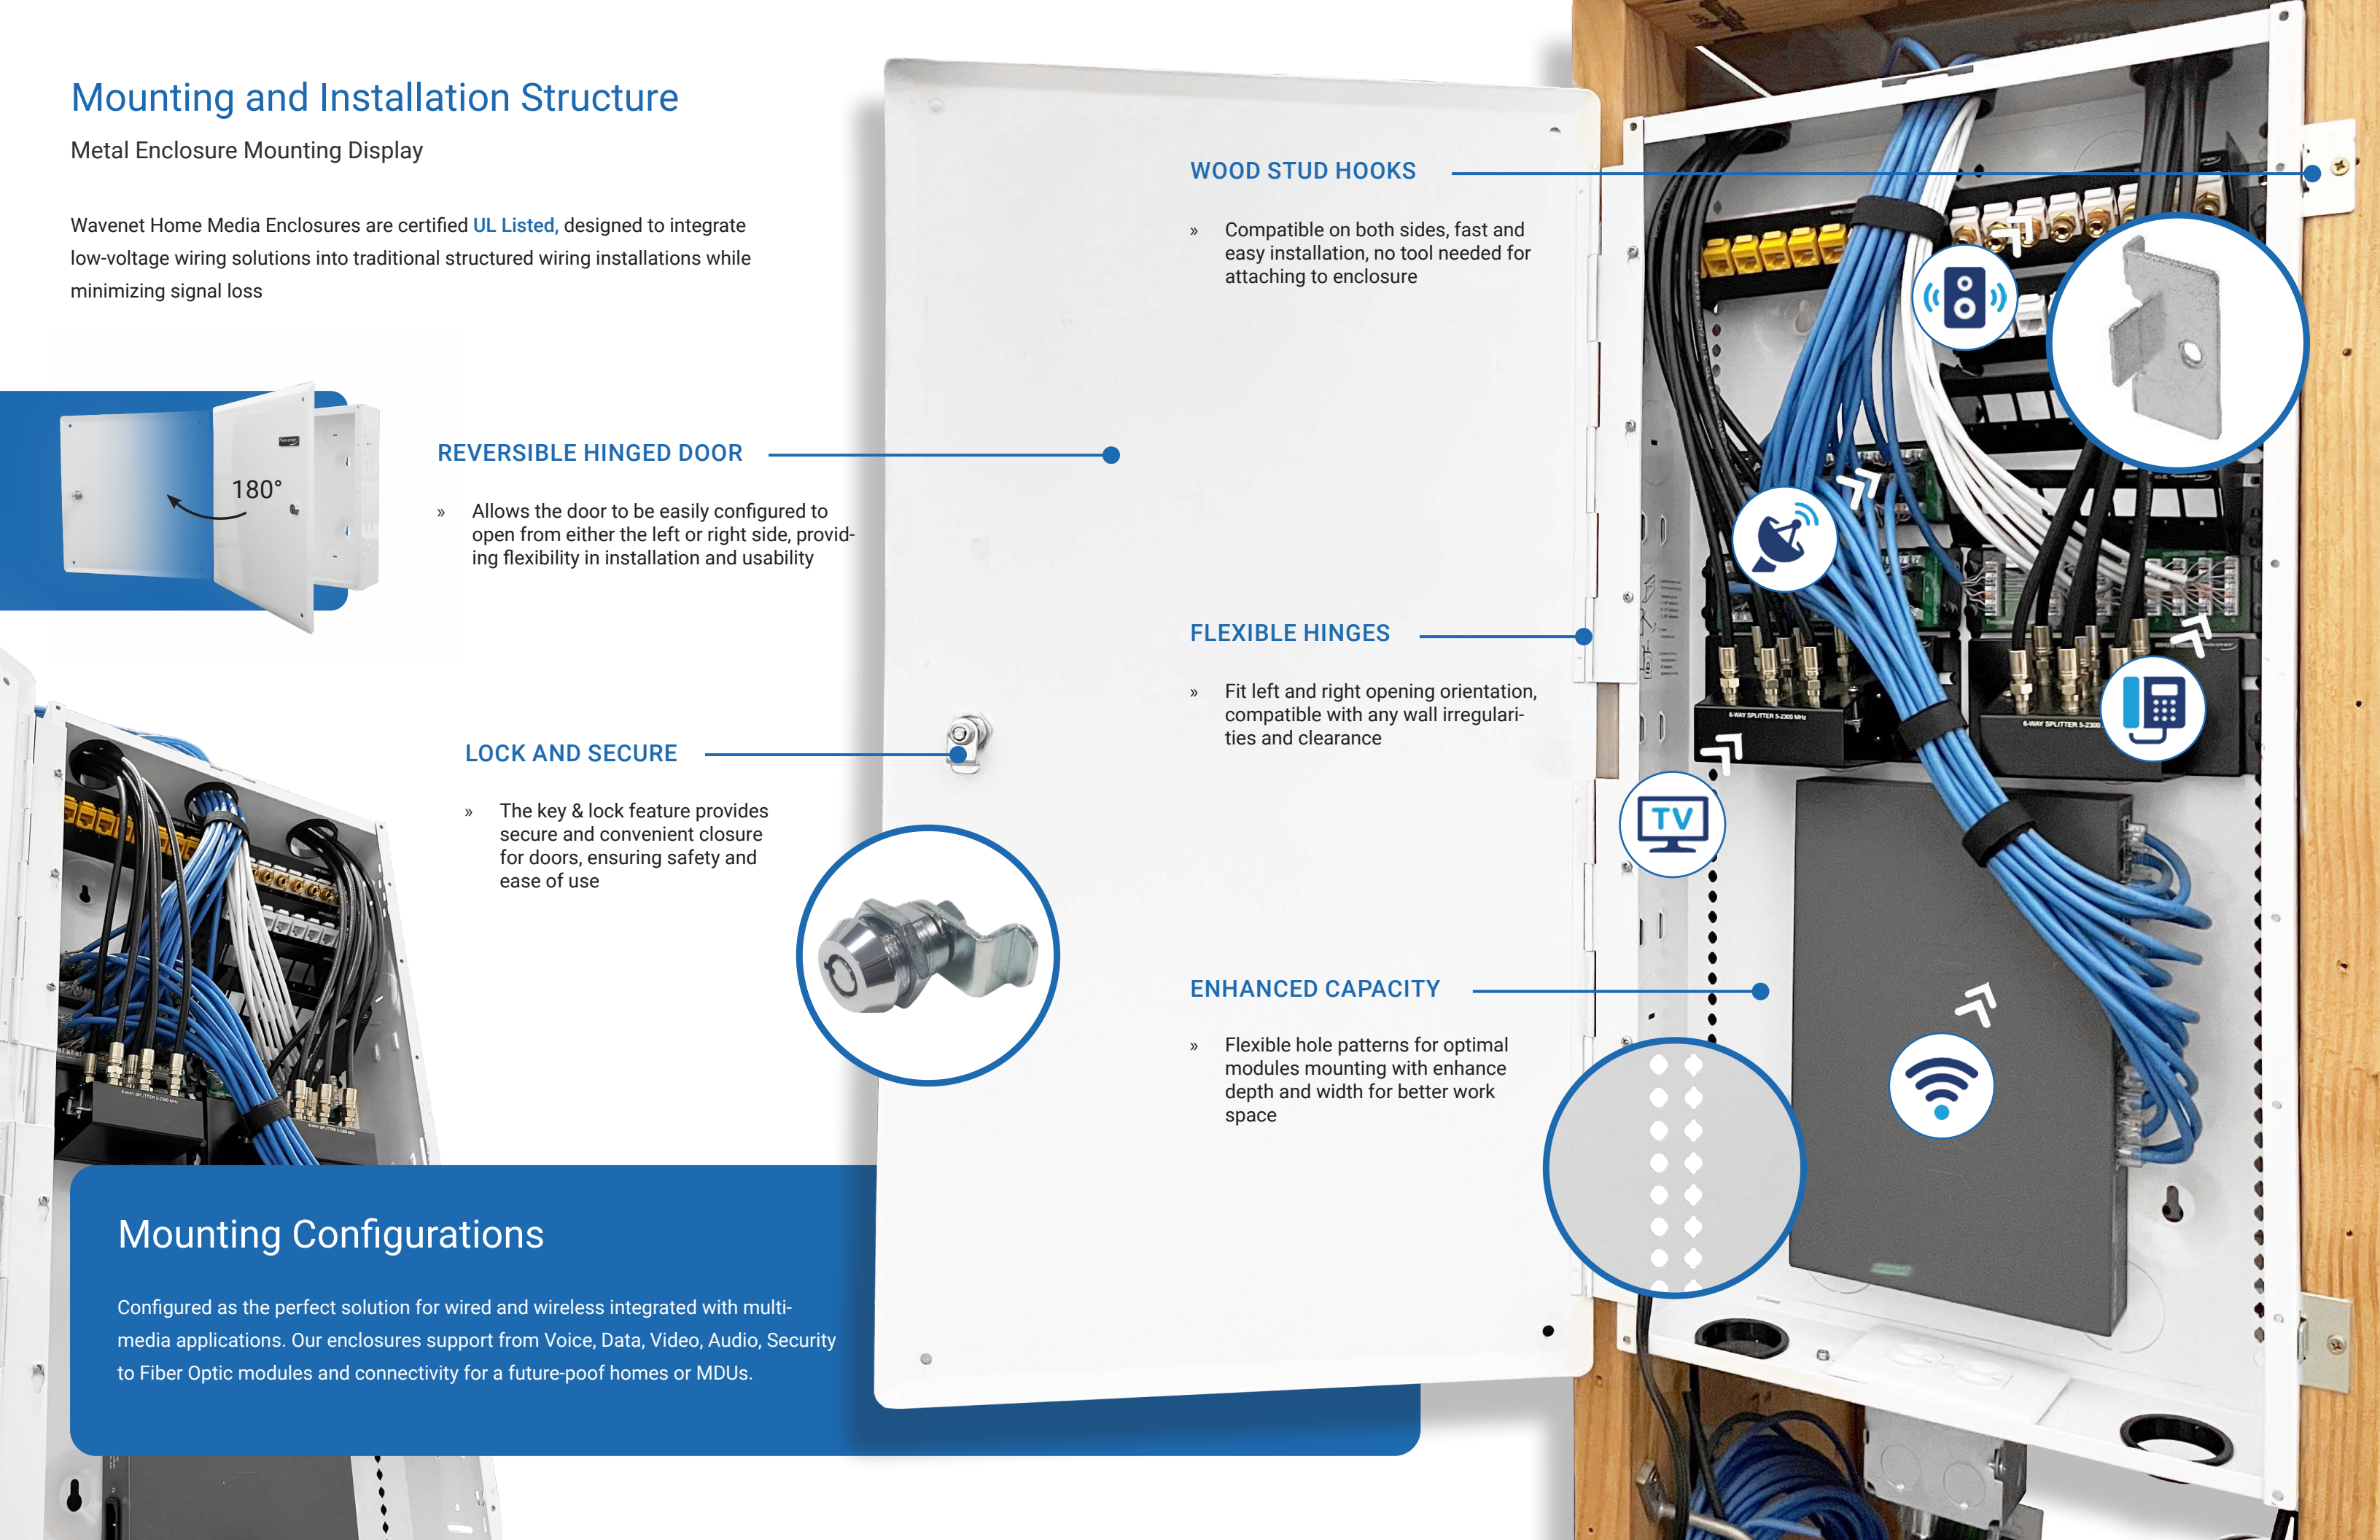

2X

Last Longer

2X

Durability

2X

Protection

Mounting and Installation Structure

Metal Enclosure Mounting Display

WOOD STUD HOOKS

- » Compatible on both sides, fast and easy installation, no tool needed for attaching to enclosure

FLEXIBLE HINGES

- » Fit left and right opening orientation, compatible with any wall irregularities and clearance

ENHANCED CAPACITY

- » Flexible hole patterns for optimal modules mounting with enhance depth and width for better work space

Mounting Configurations

Configured as the perfect solution for wired and wireless integrated with multi-media applications. Our enclosures support from Voice, Data, Video, Audio, Security to Fiber Optic modules and connectivity for a future-proof homes or MDUs.