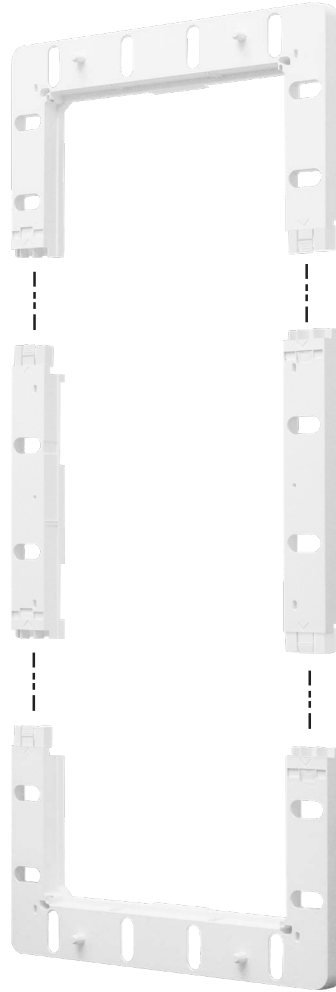

HOME™ MEDIA ENCLOSURES

18", 28" AND 42" WITH EXTENDED DEPTH DESIGN

HOME™ Media Plastic Enclosures

With Extended Depth Design

Wavenet's Home Media Enclosure offers the robust solutions to consolidate and distribute wired & wireless home networks from a single, centralized location

 [Product Video Demonstration](#)

PRODUCT FEATURES

- » WiFi transparent
- » Light weight ABS plastic design
- » 2" diameters & Single-Gang electrical knockouts
- » Recessed wood stud or wall mountable
- » Hinged door with optional 1" Depth Extender
- » Standardized mounting hole patterns
- » Drywall thickness indicators
- » Individual, kit, and bulk packaging options
- » UL listed

HOME™ Media Individual Component

Product Details

Hinged Door & Trim Ring

1" Depth Extender
(Optional)

Enclosure Base

18" Home Media Options

Door: WHWS18LF
Extender: WHWS18ER
Enclosure: WHWS18EC

Compliant ANSI/TIA-568
UL Listed

IDEAL FOR future-proofing
multi-media applications

COMPATIBLE with Voice,
Data, Video, Audio, Security and
Fiber Optic Modules

Data

Internet

CCTV

Cable

* Maximum of 5" Depth can be achieved with all three components assembled