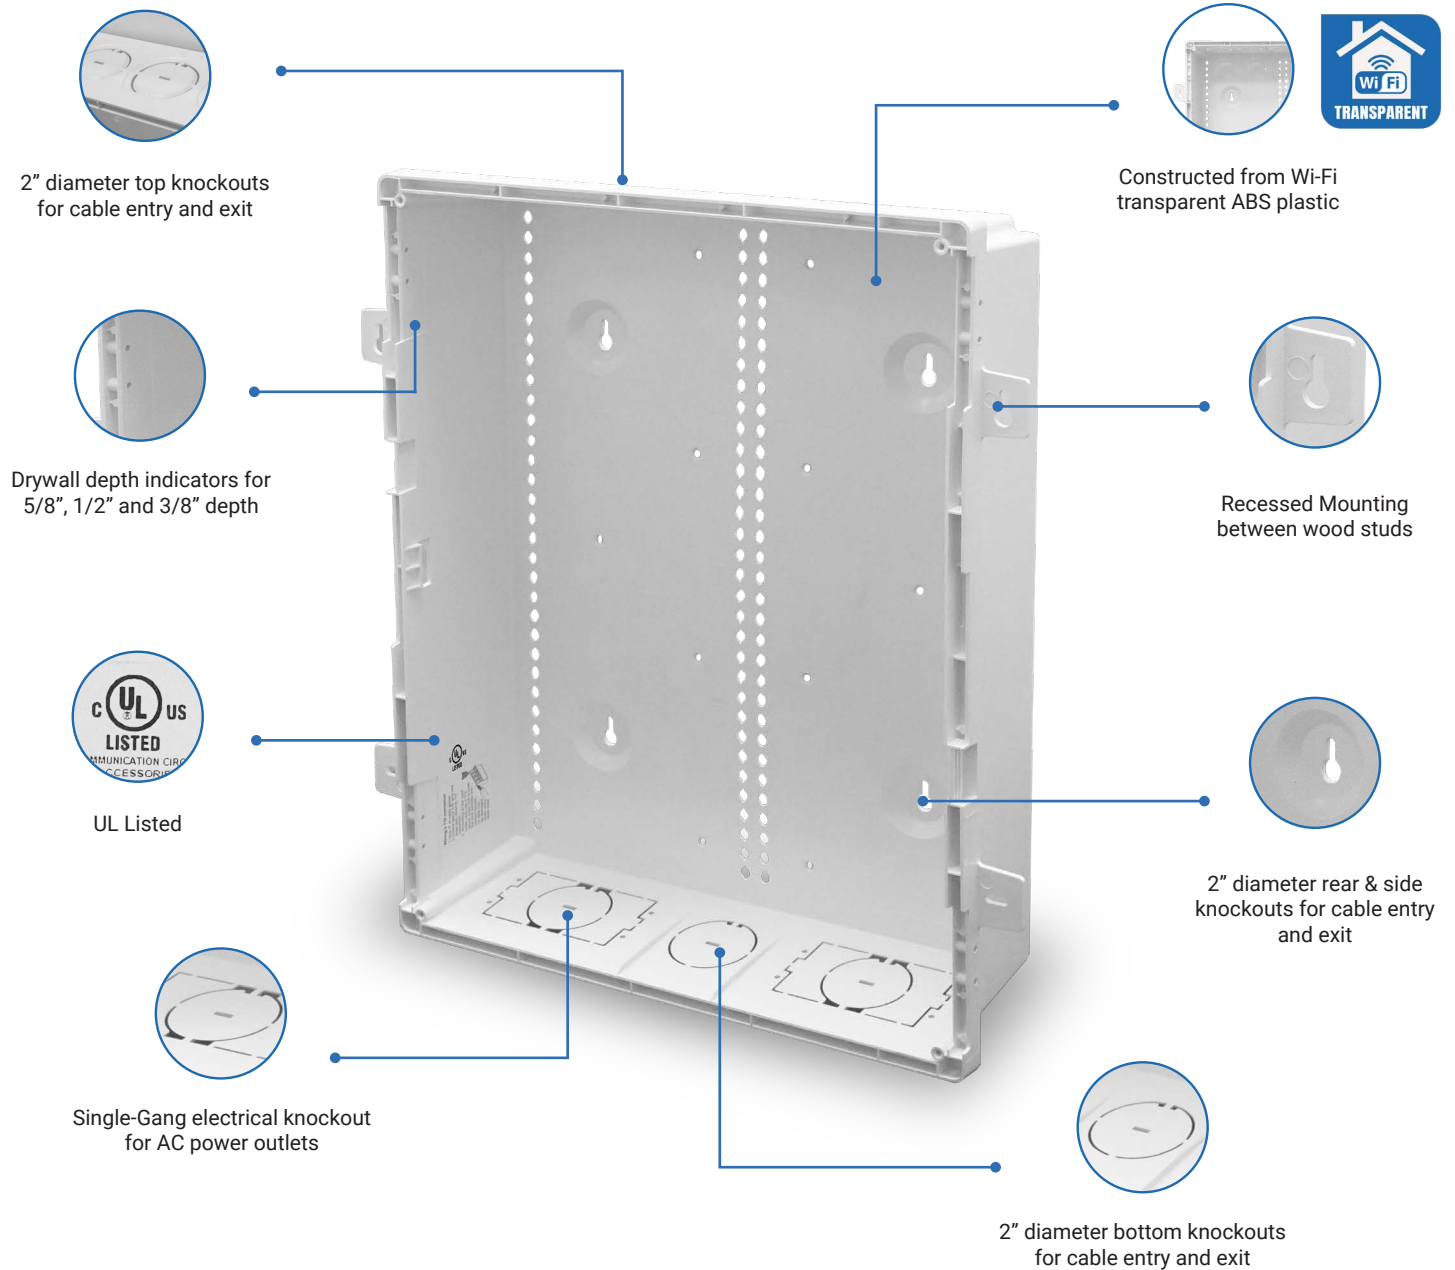

Enclosure Details & Specifications

Robust Features for Modern Technology

The Center of Smart Homes

Our unparalleled selection of Home Media solutions provide homes with the reliable internet, high-bandwidth, and multi-media applications. Streamline residential technology and core wired & wireless low voltage systems

Door Switch

Plastic Grommets

Extender to Base Screws

Mounting Screws