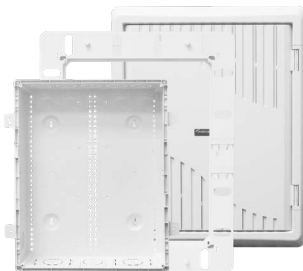

WHWS18-EXT-KIT