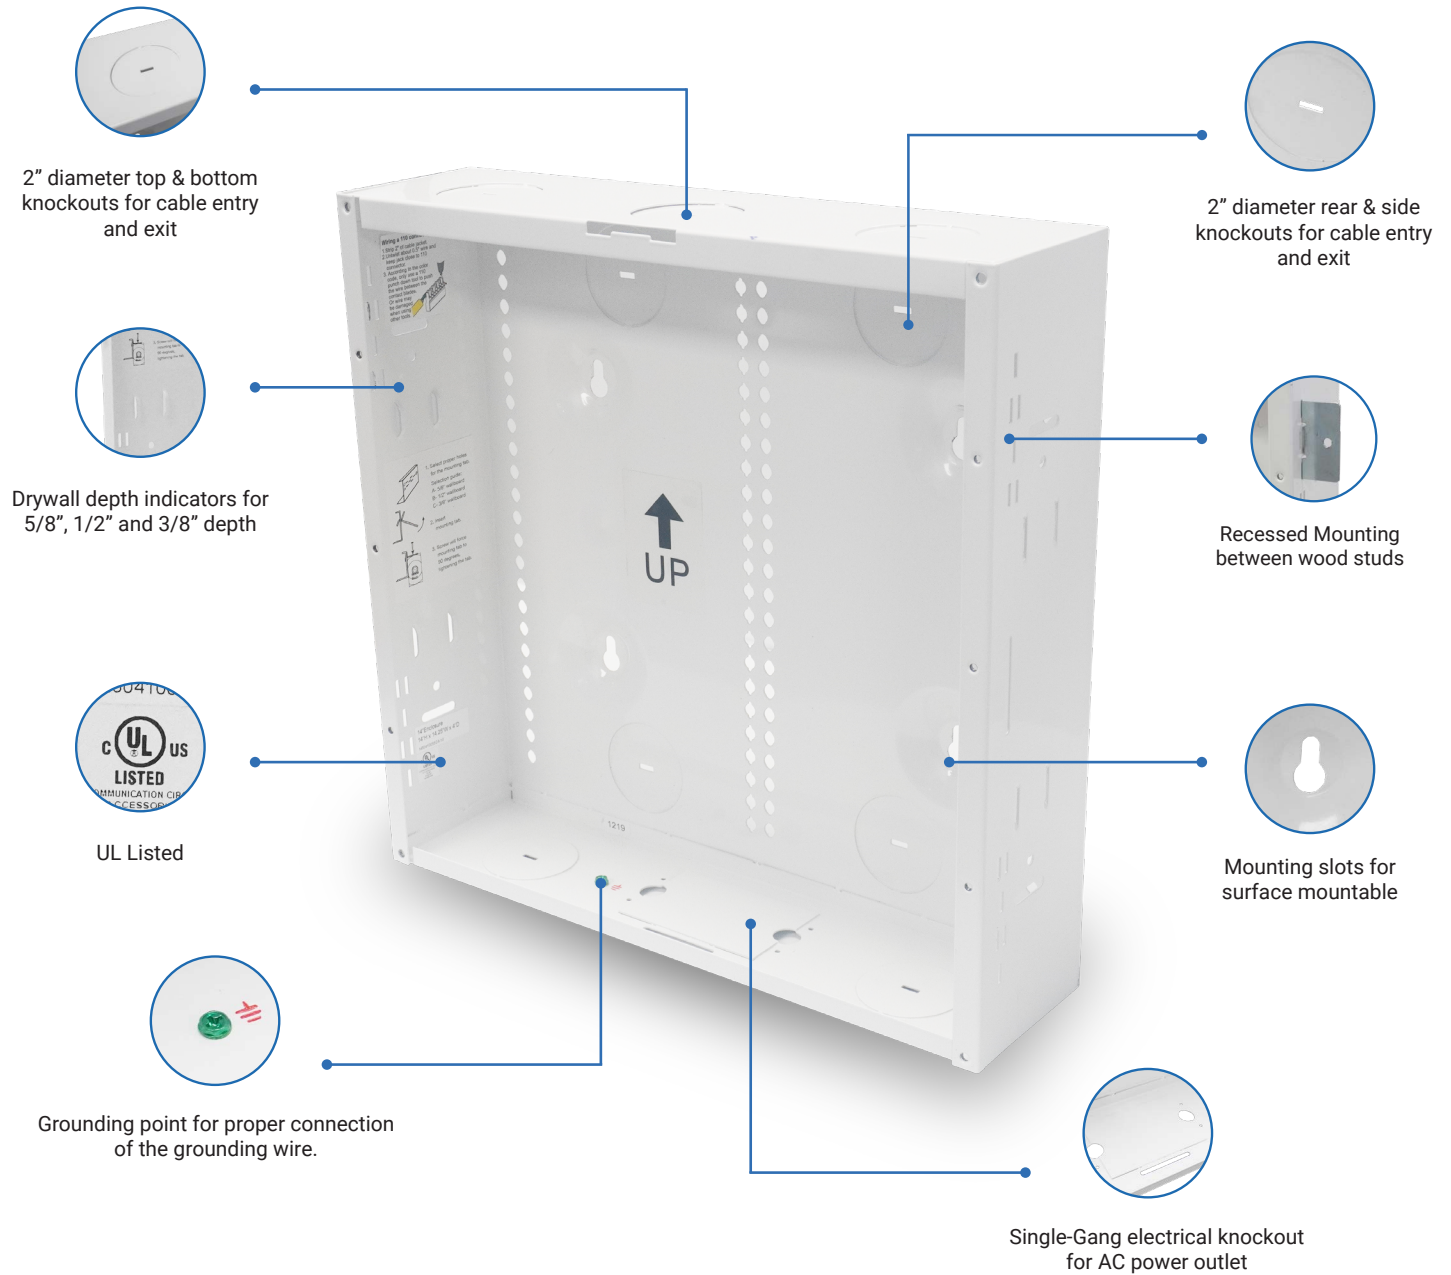

## 28" Metal Enclosure Kit

8-Port CAT6, Data  
8-Port RJ-31X, Voice Module  
6-Port 2GHz, Video Module

Compliant ANSI/TIA-568  
UL Listed

Compliant ANSI/TIA-568  
UL Listed

Compliant ANSI/TIA-568  
UL Listed

# Enclosure Details & Specifications

Robust Features for Modern Technology

6x Hook & Loop Tapes

4x Plastic Grommets

4x Wood Stud Hooks

4x Wood Screws (2 Types)

2x Cover Screws

\*Quantities may vary depends on sizes

# Enclosure Lock and Secure Options

Lockable with keys or Screw-On holes

Key & lock

Screw-On holes lock (optional)

*\*Key is required in order to implement Screw-On lock to achieve double lock securement*