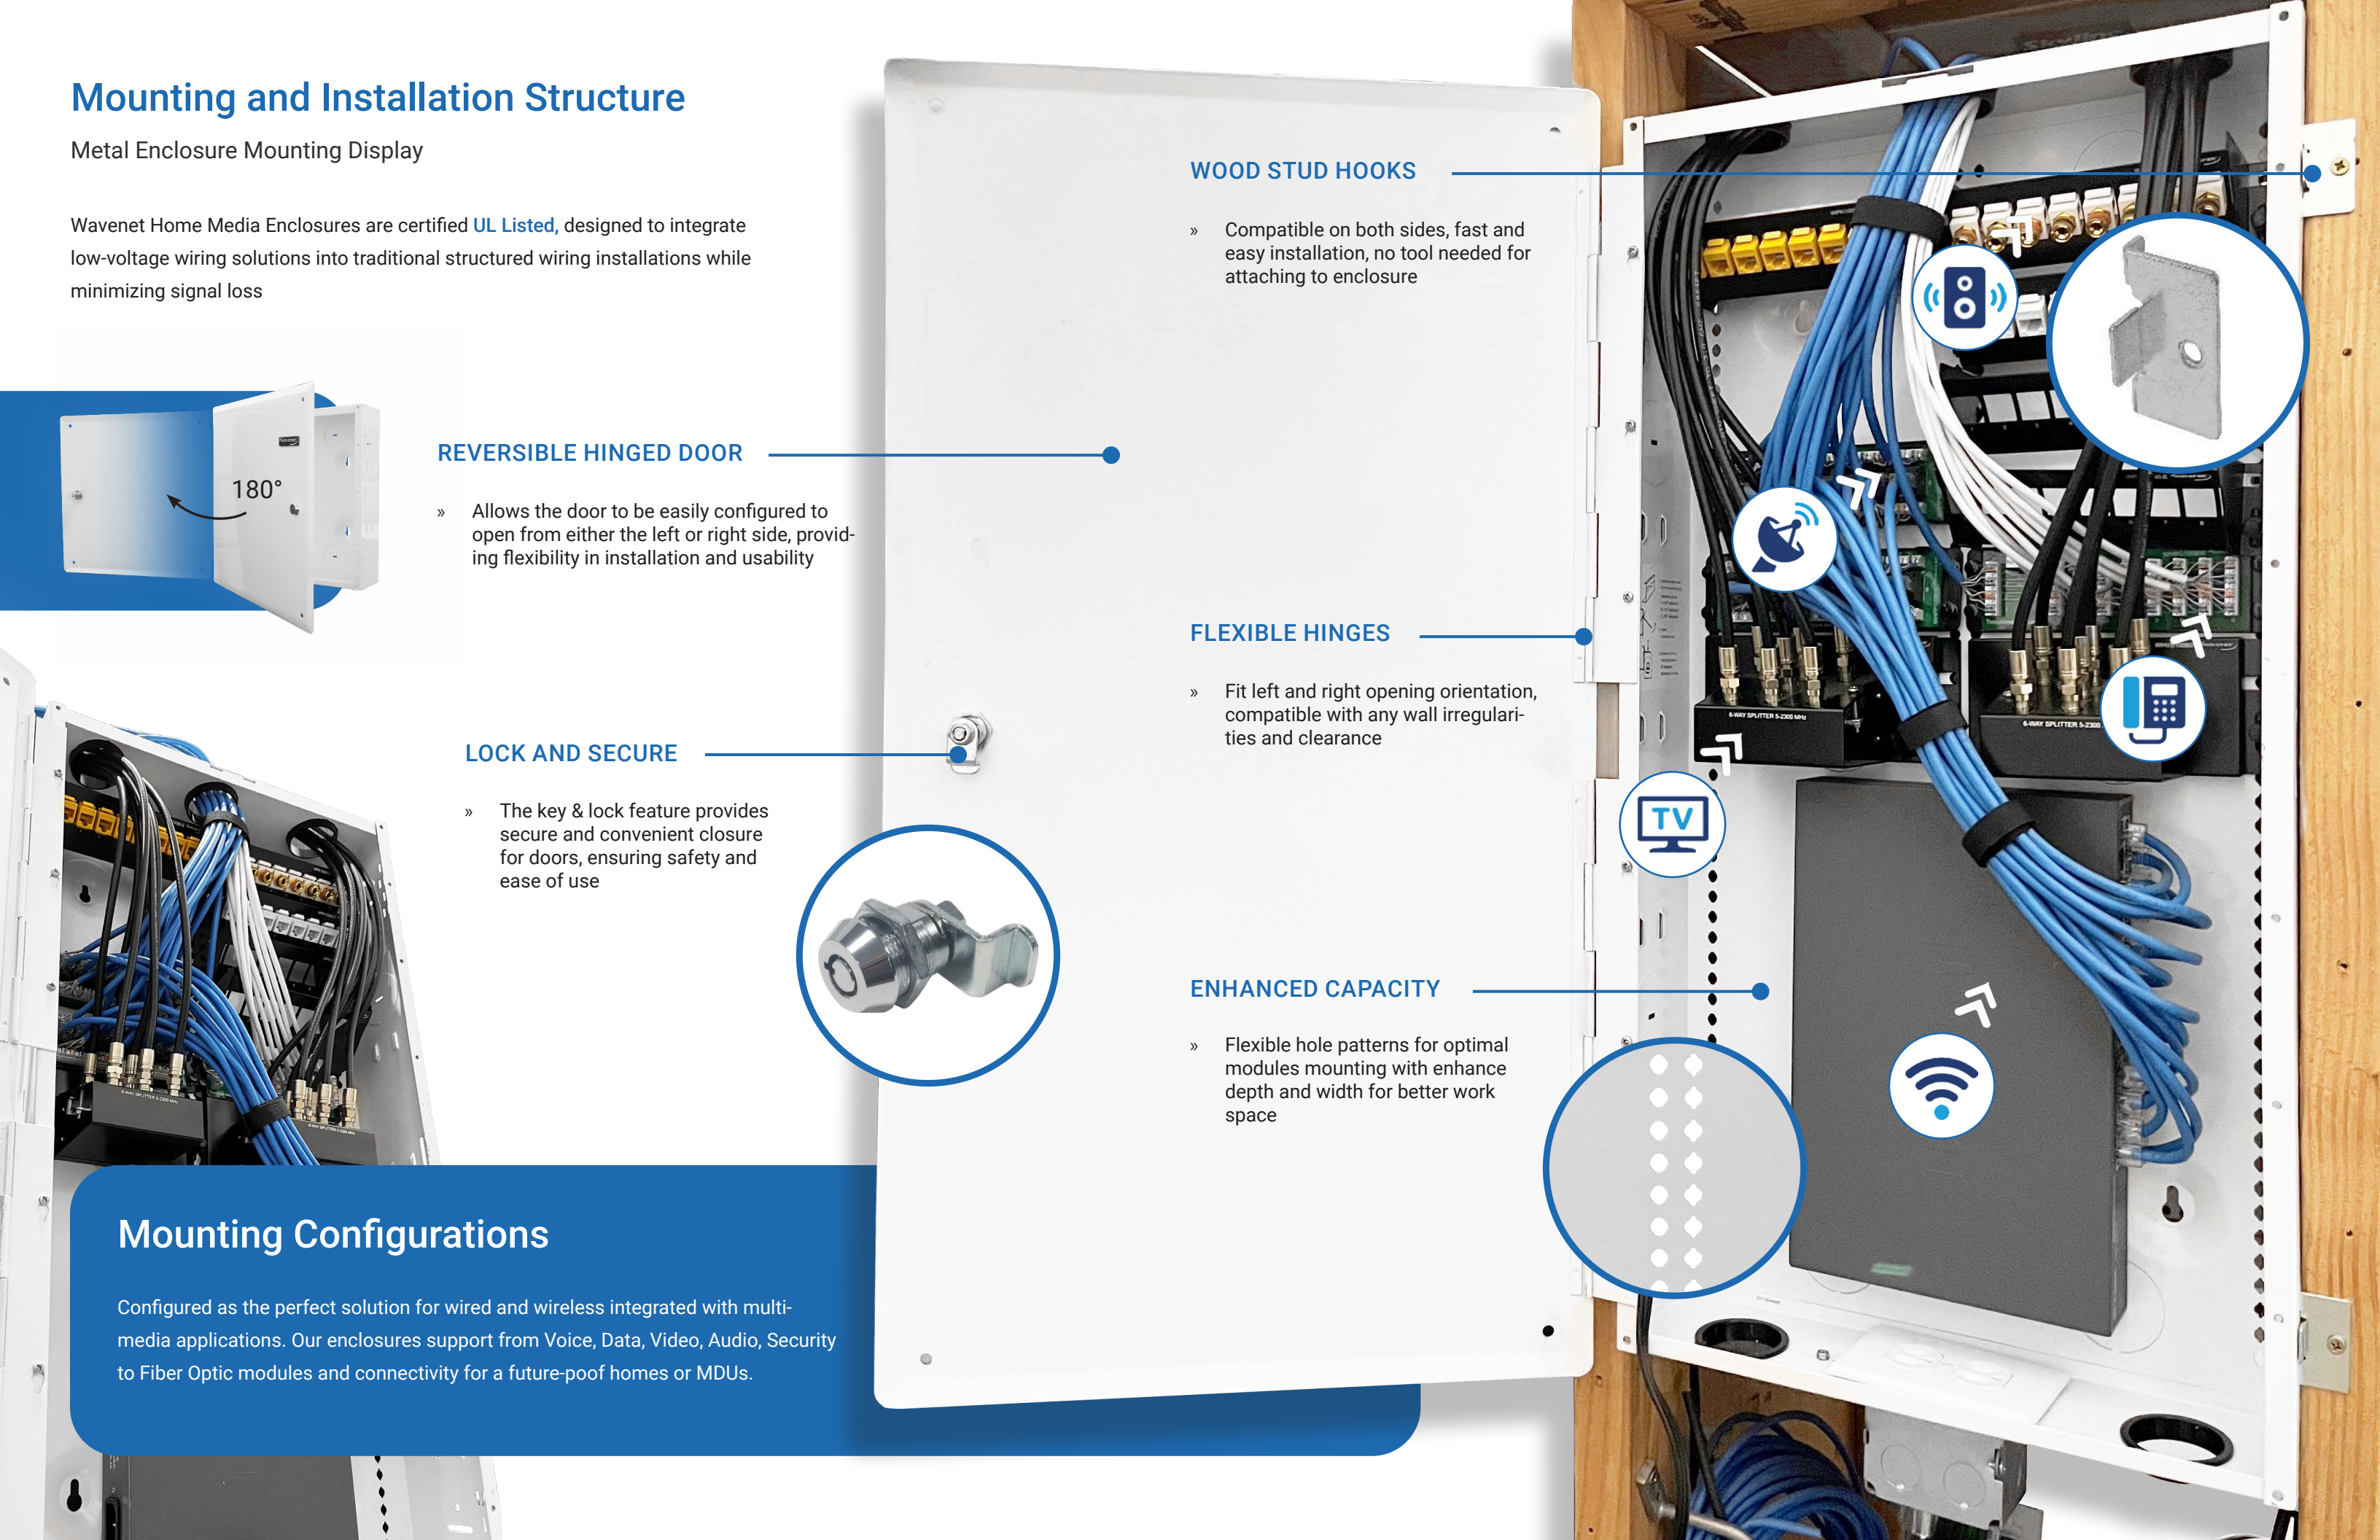

### FLEXIBLE HINGES

- » Fit left and right opening orientation, compatible with any wall irregularities and clearance

### ENHANCED CAPACITY

- » Flexible hole patterns for optimal modules mounting with enhance depth and width for better work space

## Mounting Configurations

Configured as the perfect solution for wired and wireless integrated with multi-media applications. Our enclosures support from Voice, Data, Video, Audio, Security to Fiber Optic modules and connectivity for a future-proof homes or MDUs.