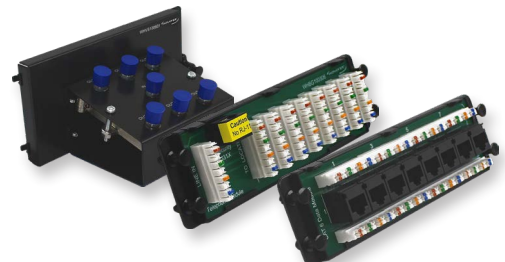

### 8-PORT BLANK PANEL

- » Multiple media application
- » Configurable with keystone modular connectors
- » Fits Wavenet's structured wiring enclosure

VDVM-8D8P6V