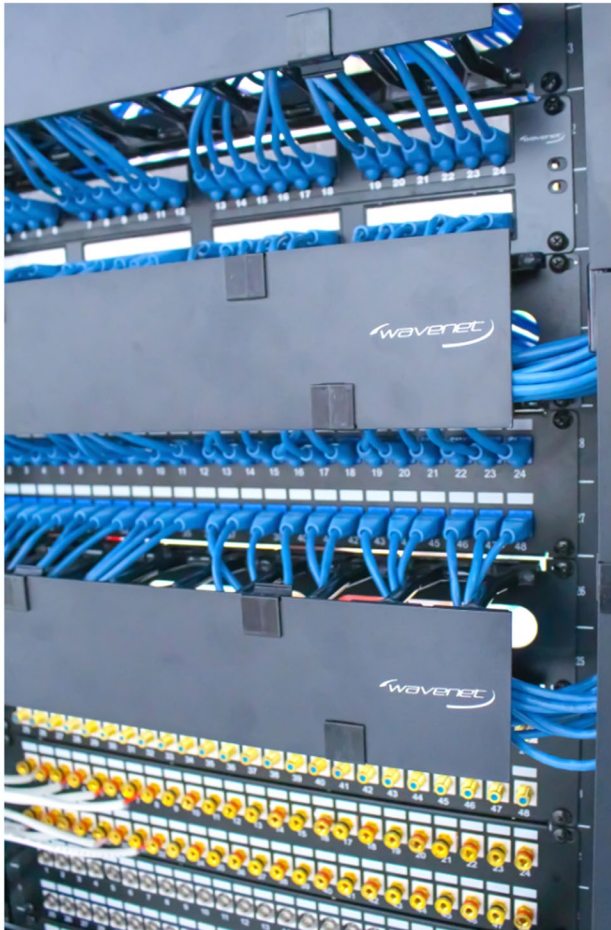

#12-24 Rack Screws

Product Detail

Application

Overview

#12-24 and #10-32 black steel rack screws come in a pack of 50 per bag. Durable with a smooth black finish, these screws will secure your equipment and blend in with your racks, cabinets and brackets.

Features

- Made from forged steel
- Black oxide finish
- Pan Head combination drive

Package Includes

- #12-24 Pan Head Screw, 50 PCS.
- #10-32 Pan Head Screw, 50 PCS.

Part Number	Thread	Height External (Inches)	Color	Package
12#24SCREWSET50	#12-24	0.618 (5/8)	Black	50-Pack
10#32SCREWSET50	#10-32	0.618 (5/8)	Black	50-Pack