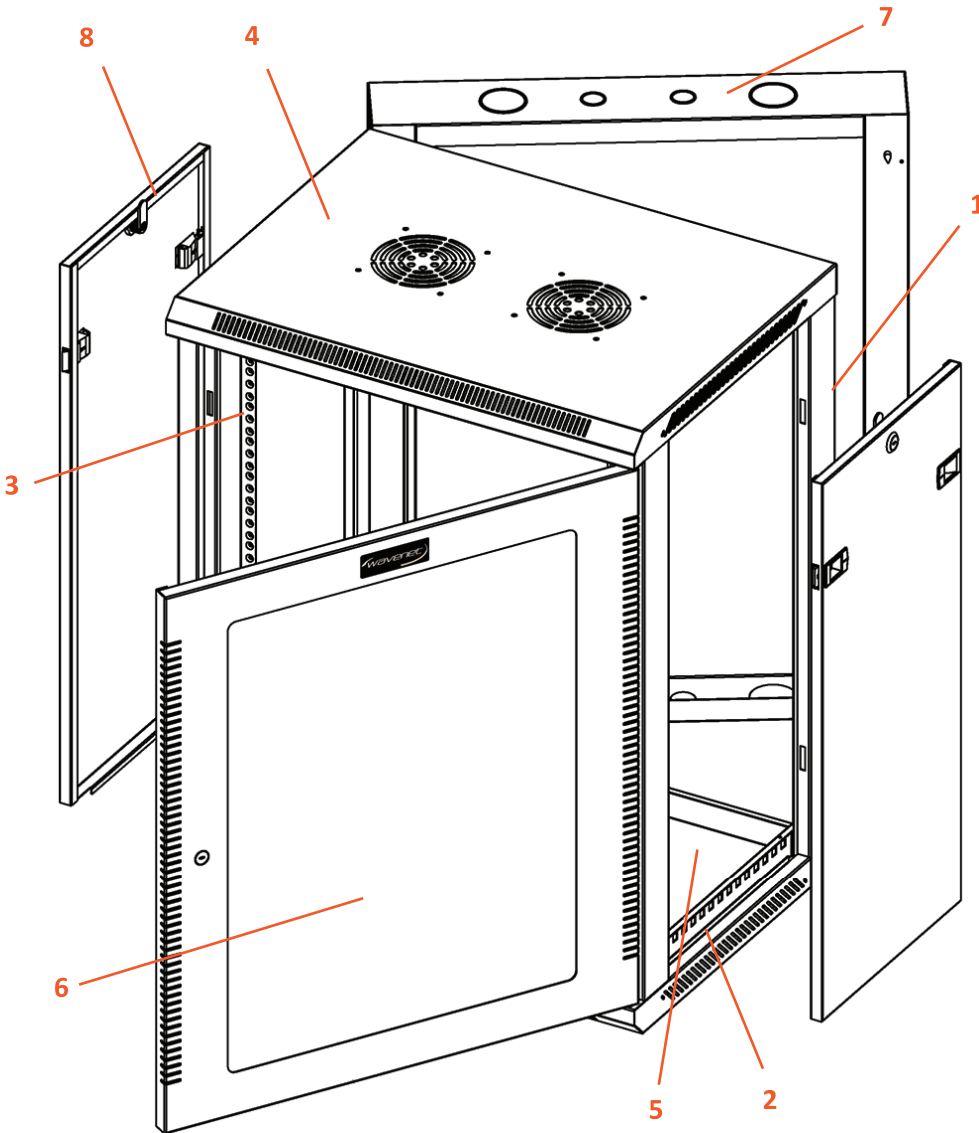

CABINET SELL SHEET

6U/9U/12U/15U/18U WALL MOUNT CABINETS

Component	Name	Quantity
1	Frame	1
2	Horizontal bracket	4
3	Vertical rail	2
4	Top cover	1
5	Bottom panel	1
6	Front door	1
7	Rear swing frame	1
8	Side panel	2

Door	Part Number	U Size	Width	Height	Depth	Load Capacity
TEMPERED GLASS	CBTF-WM6U	6U	23.6"	14.6"	23.6"	66 LBS.
	CBTF-WM9U	9U	23.6"	19.8"	23.6"	73 LBS.
	CBTF-WM12U	12U	23.6"	25.2"	23.6"	79 LBS.
	CBTF-WM15U	15U	23.6"	30.3"	23.6"	86 LBS.
	CBTF-WM18U	18U	23.6"	35.6"	23.6"	93 LBS.