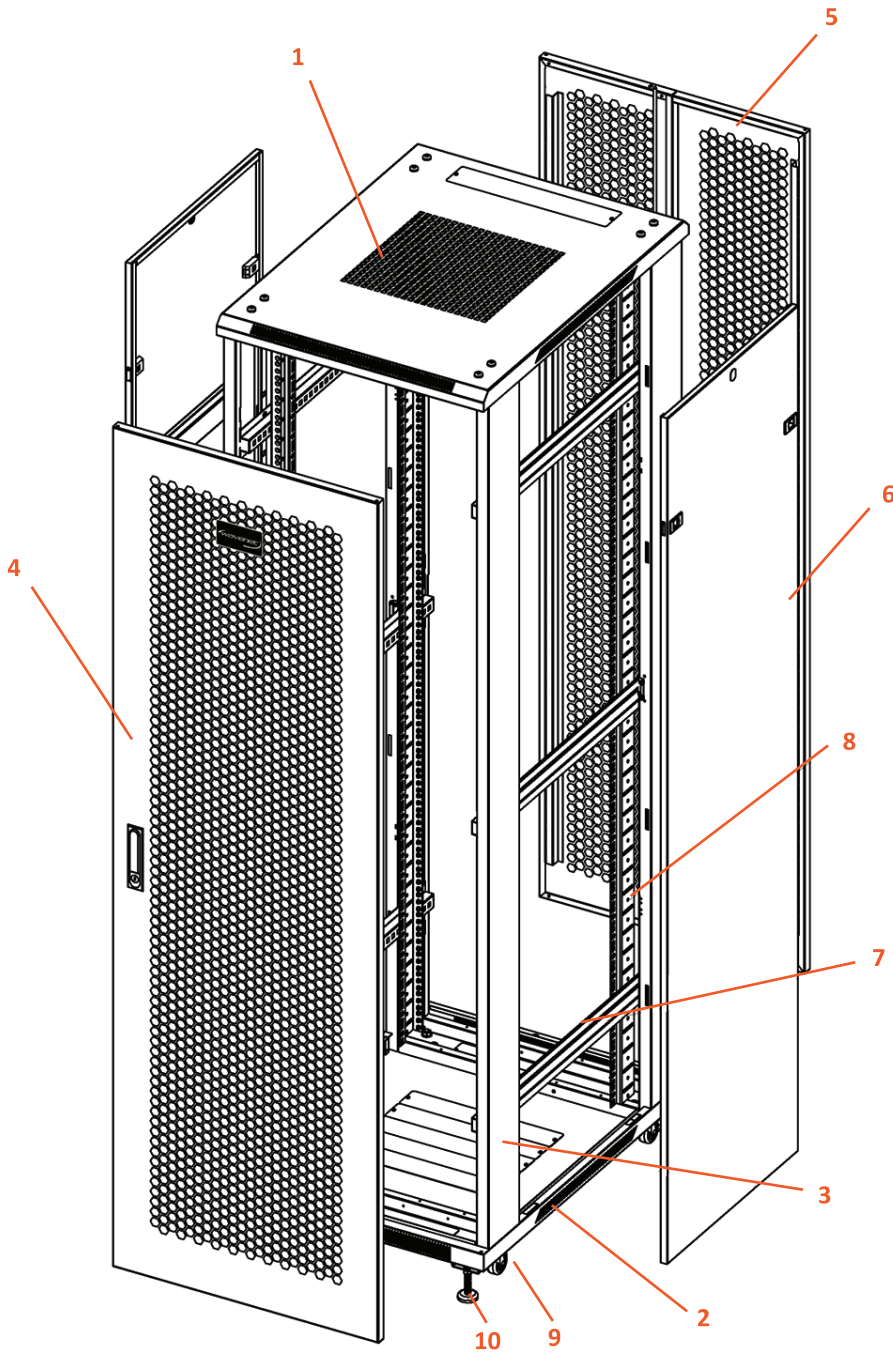

CABINET SELL SHEET

27U/42U STANDING SERVER CABINETS

Component	Name	Quantity
1	Top cover	1
2	Bottom panel	1
3	Door frame	2
4	Front door	1
5	Rear door	1
6	Side panel	2
7	Horizontal beam	6
8	Vertical rail	4
9	Castor (2 with brake)	4
10	Levelling feet	4

Door	Part Number	U Size	Width	Height	Depth	Load Capacity
PERFORATED STEEL	CBTF-FL27U-32	27U	23.6"	54.4"	31.5"	1700 LBS.
	CBTF-FL42U-32	42U	23.6"	80.9"	31.5"	1700 LBS.

CALIFORNIA
CORPORATE
WAREHOUSE
Carson, CA 90745

TEXAS
WAREHOUSE
The Colony, TX 75056

NEW JERSEY
WAREHOUSE
Ridgefield, NJ 07657

TOLL FREE. 888.492.8363
©2024 Wavenet, Incorporated. All rights reserved.