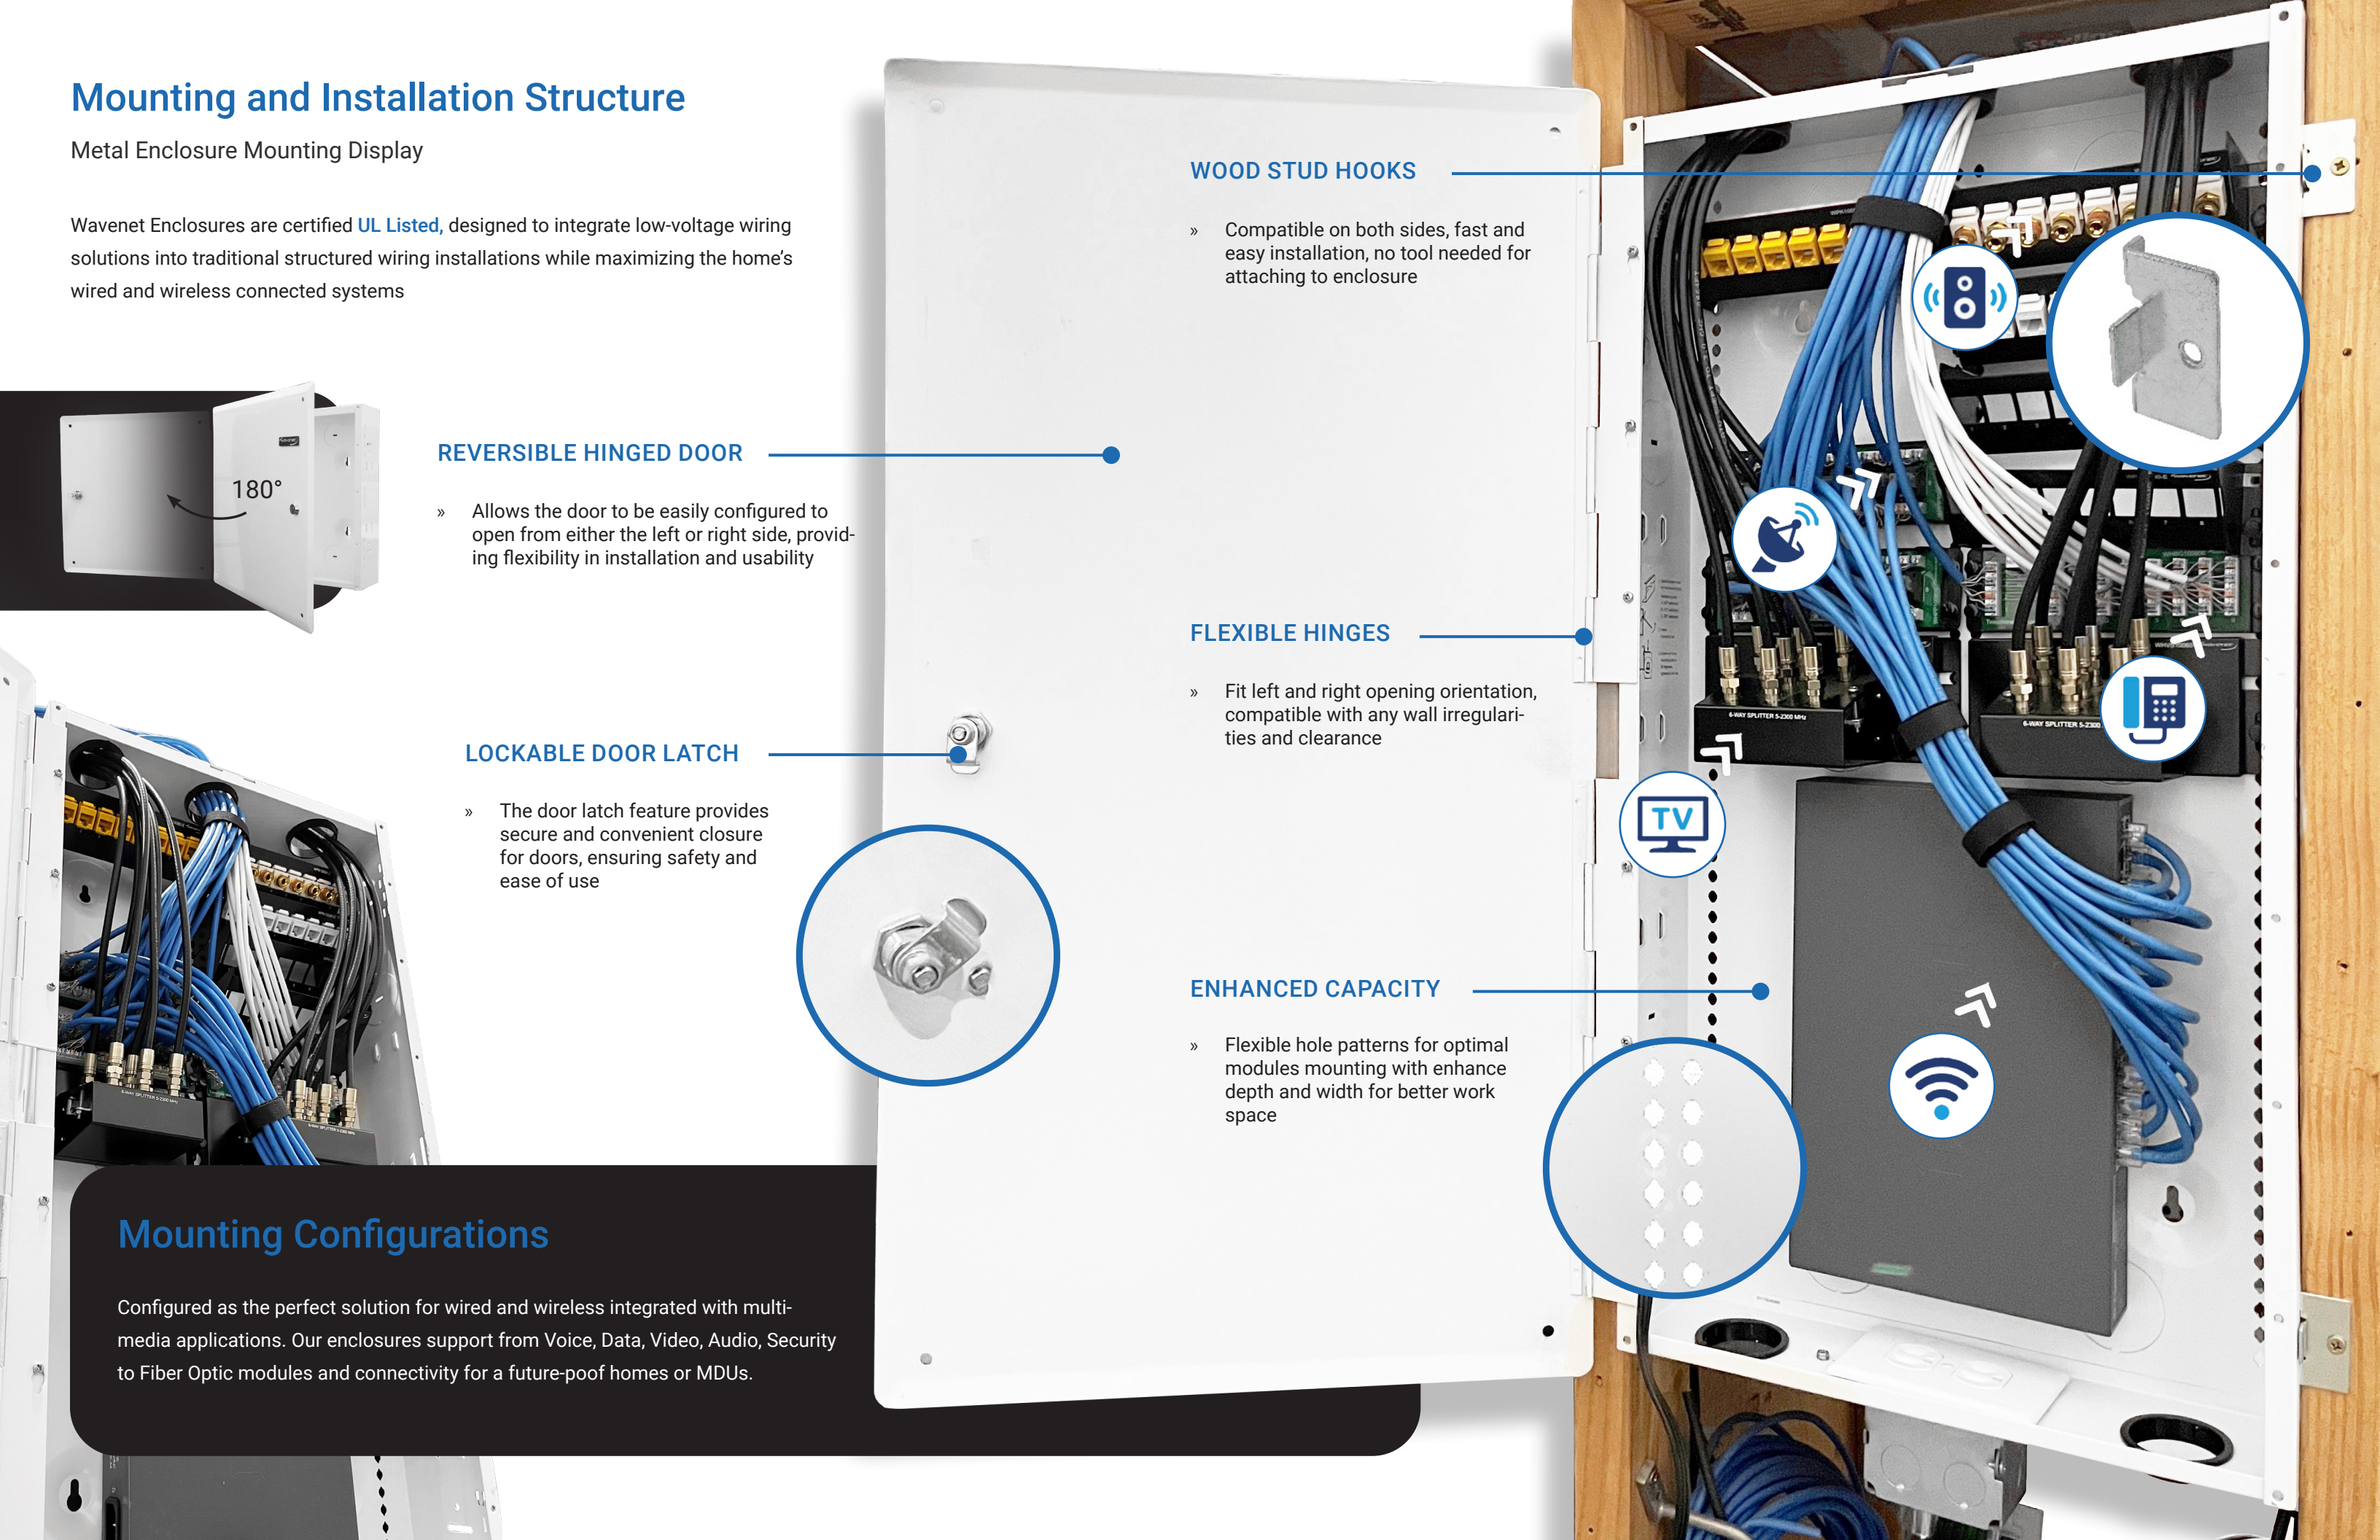

### FLEXIBLE HINGES

- » Fit left and right opening orientation, compatible with any wall irregularities and clearance

### ENHANCED CAPACITY

- » Flexible hole patterns for optimal modules mounting with enhance depth and width for better work space

## Mounting Configurations

Configured as the perfect solution for wired and wireless integrated with multimedia applications. Our enclosures support from Voice, Data, Video, Audio, Security to Fiber Optic modules and connectivity for a future-proof homes or MDUs.