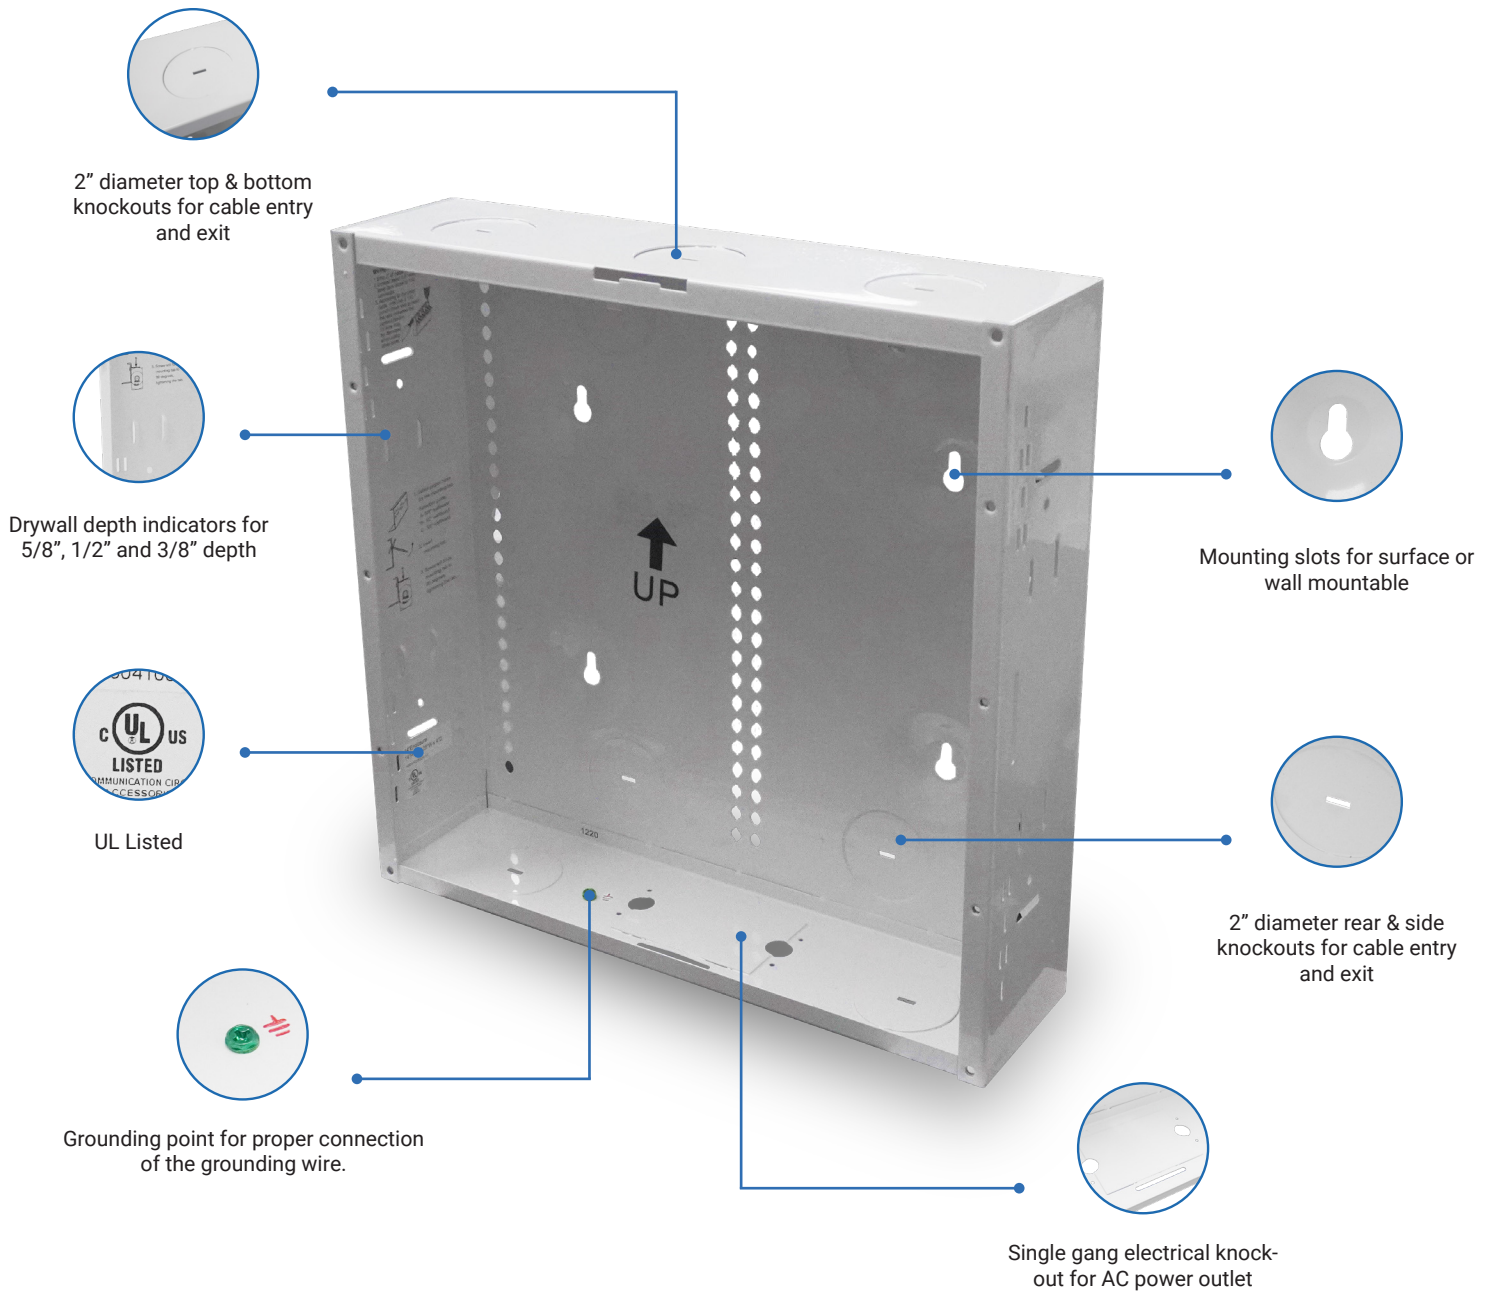

## 28" Metal Enclosure Kit

8-Port CAT6, Data  
8-Port RJ-31X, Voice Module  
6-Port 2GHz, Video Module

Compliant ANSI/TIA-568  
UL Listed

Compliant ANSI/TIA-568  
UL Listed

Compliant ANSI/TIA-568  
UL Listed

# Enclosure Details & Specifications

Robust Features for Modern Technology

4x Hook & Loop Tapes

4x Plastic Grommets

4x Wood Stud Hooks

4x Wood Screws (2 Types)

2x Cover Screws

# Enclosure Lock and Secure Options

Lockable with keys or Screw-On holes

Key & lock

Screw-On holes lock (optional)

*\*Key is required in order to implement Screw-On lock to achieve double lock securement*