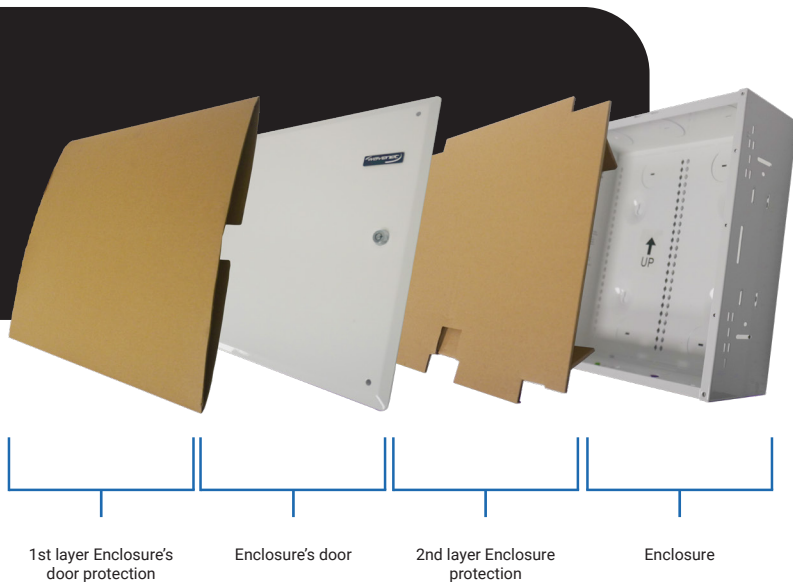

2X

Last Longer

2X

Durability

2X

Protection